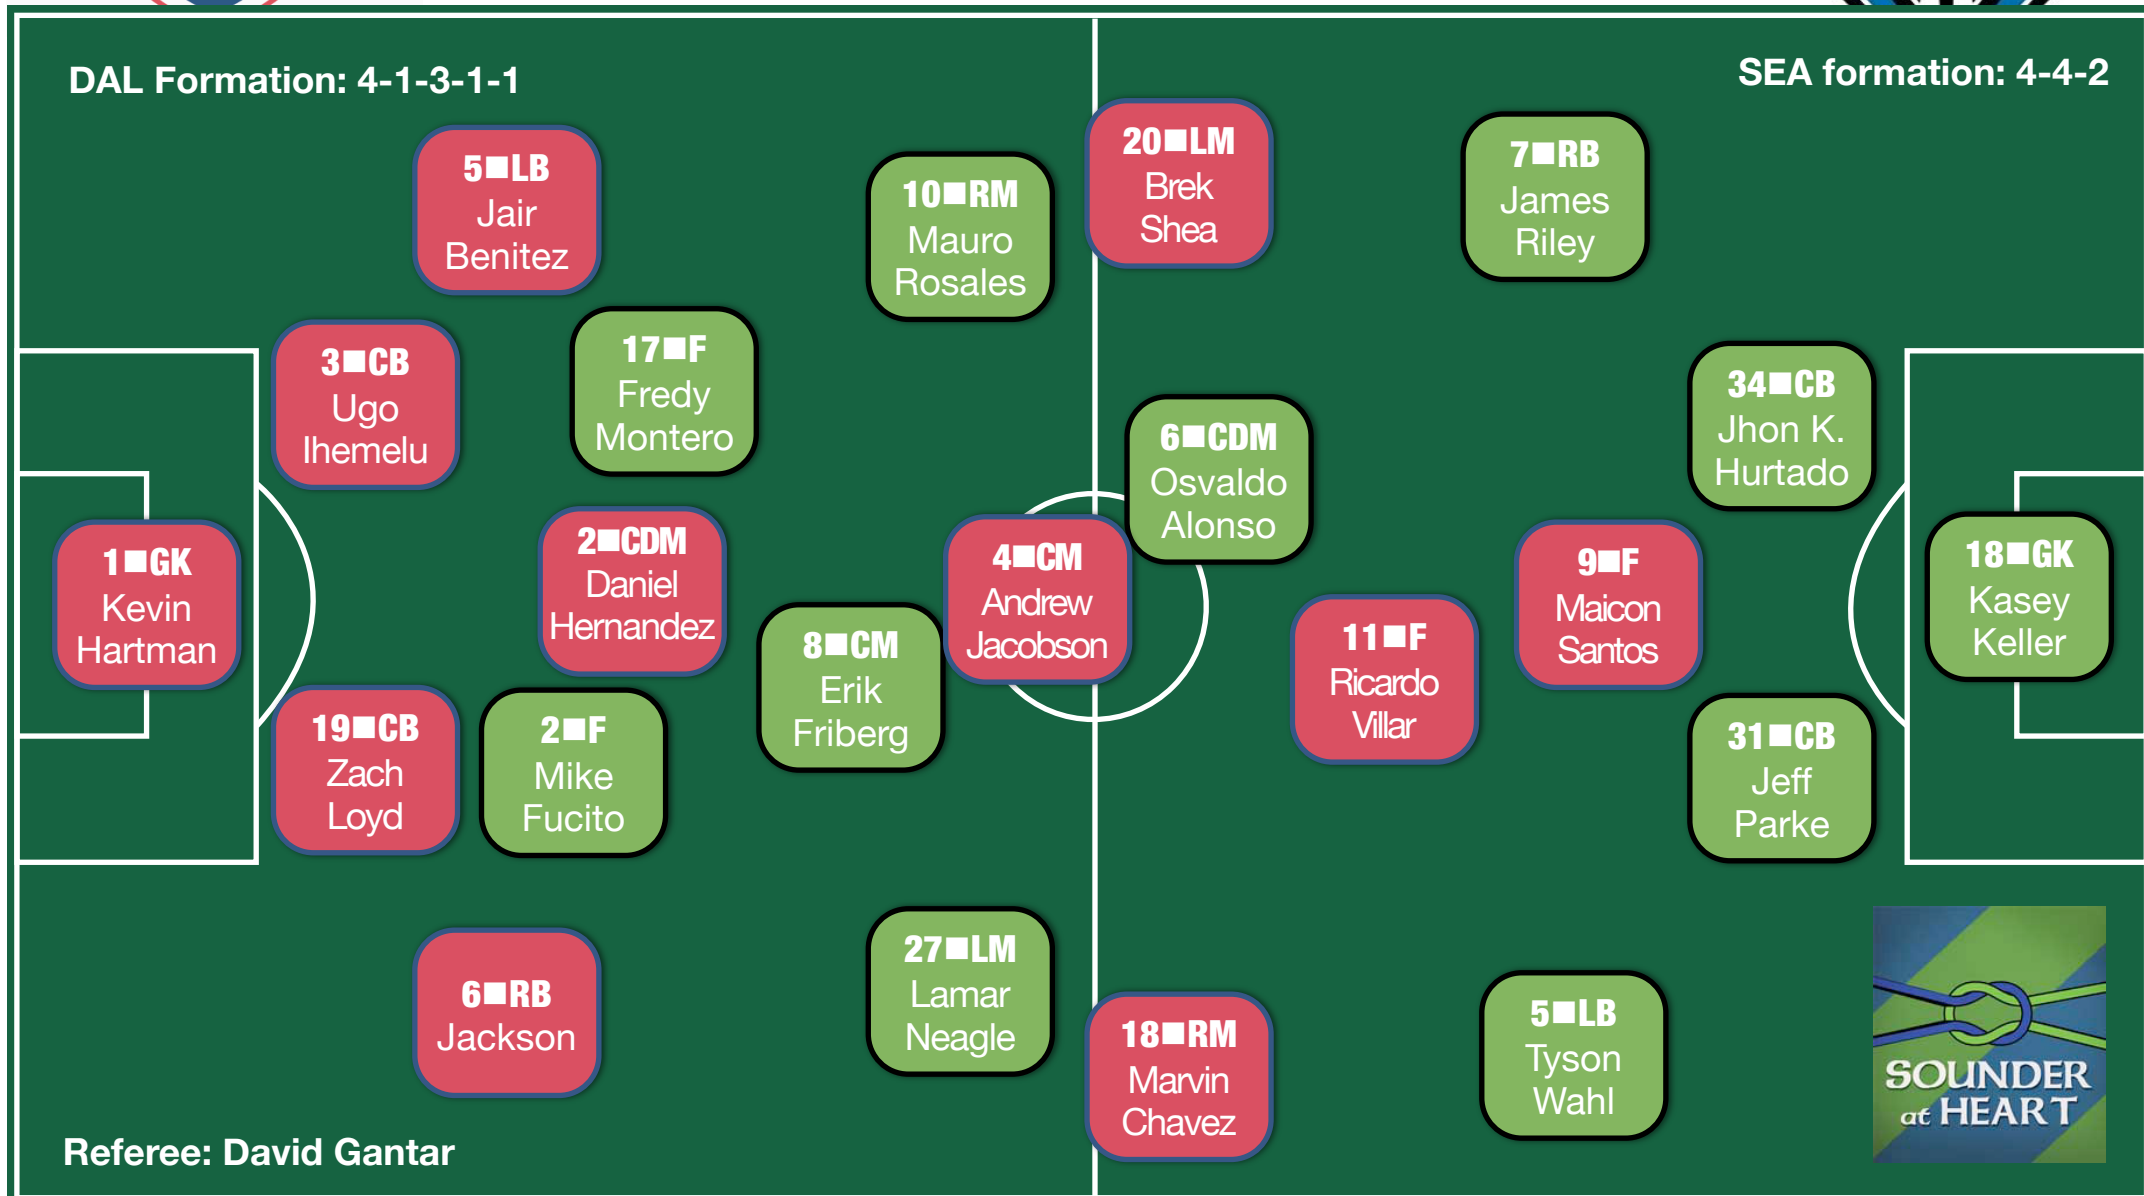

Match Day Quick Reference Cards: Projected starters and bench

FC Dallas Vs. Seattle Sounders

Where: Pizza Hut Park **When:** Saturday, 6 p.m.

TV/Radio: KONG/KIRO (97.3 FM)

Records: FC Dallas (12-6-7 43pts); Sounders (11-5-9, 42 pts)

Standings/Power poll: FCD (2W, 1st Tier), SEA (3W, 1st Tier)

Name	Pos	No.	GA	Sh	Min	SV%	GAA
Kevin Hartman	G	1	26	94	2250	0.723	1.04
Chris Seitz	G	30	0	0	0	0.000	0.00
Name	Pos	No.	G	A	Min	PP90	Sht
Daniel Hernandez	M	2	1	4	2047	0.26	24
Ugo Ihemelu	D	3	2	1	2096	0.21	8
Andrew Jacobson	M	4	1	5	1374	0.46	26
Jair Benitez	D	5	0	2	1441	0.12	7
Jackson	D	6	3	2	1376	0.52	29
Daniel Cruz	M	7	0	0	36	0.00	0
Bruno Guarda	M	8	0	1	340	0.26	3
Maicon Santos	F	9	7	2	1417	1.02	59
Ricardo Villar	M	11	0	1	666	0.14	12
Maykel Galindo	F	13	0	0	49	0.00	0
Fabian Castillo	F	15	2	3	1106	0.57	21
Bobby Warsaw	D	16	0	0	334	0.00	2
Marvin Chavez	M	18	5	4	2069	0.61	52
Zach Loyd	D	19	1	3	1880	0.24	5
Brek Shea	M	20	10	1	2125	0.89	61
Andrew Wiedeman	F	23	0	0	0	0.00	0
Edson Edward	D	27	0	0	0	0.00	0
Ruben Luna	F	34	0	1	359	0.25	11

	TEAM STATISTICS					
	Goals	Assists	Shots	SOG	CKs	Fouls
FC Dallas	33	34	337	107	115	327
Opponents	26	23	252	94	109	295

INJURY REPORT (as of Tuesday): OUT: DF Edson Edward (R knee ACL tear); MF David Ferreira (R ankle); FW Maykel Galindo (R hamstring strain)

	TEAM STATISTICS					
	Goals	Assists	Shots	SOG	CKs	Fouls
Sounders	35	31	320	112	123	285
Opponents	27	21	284	96	116	310

INJURY REPORT (as of Tuesday): OUT: MF Steve Zakuani (R leg fracture); QUESTIONABLE: FW O'Brian White (leg surgery)