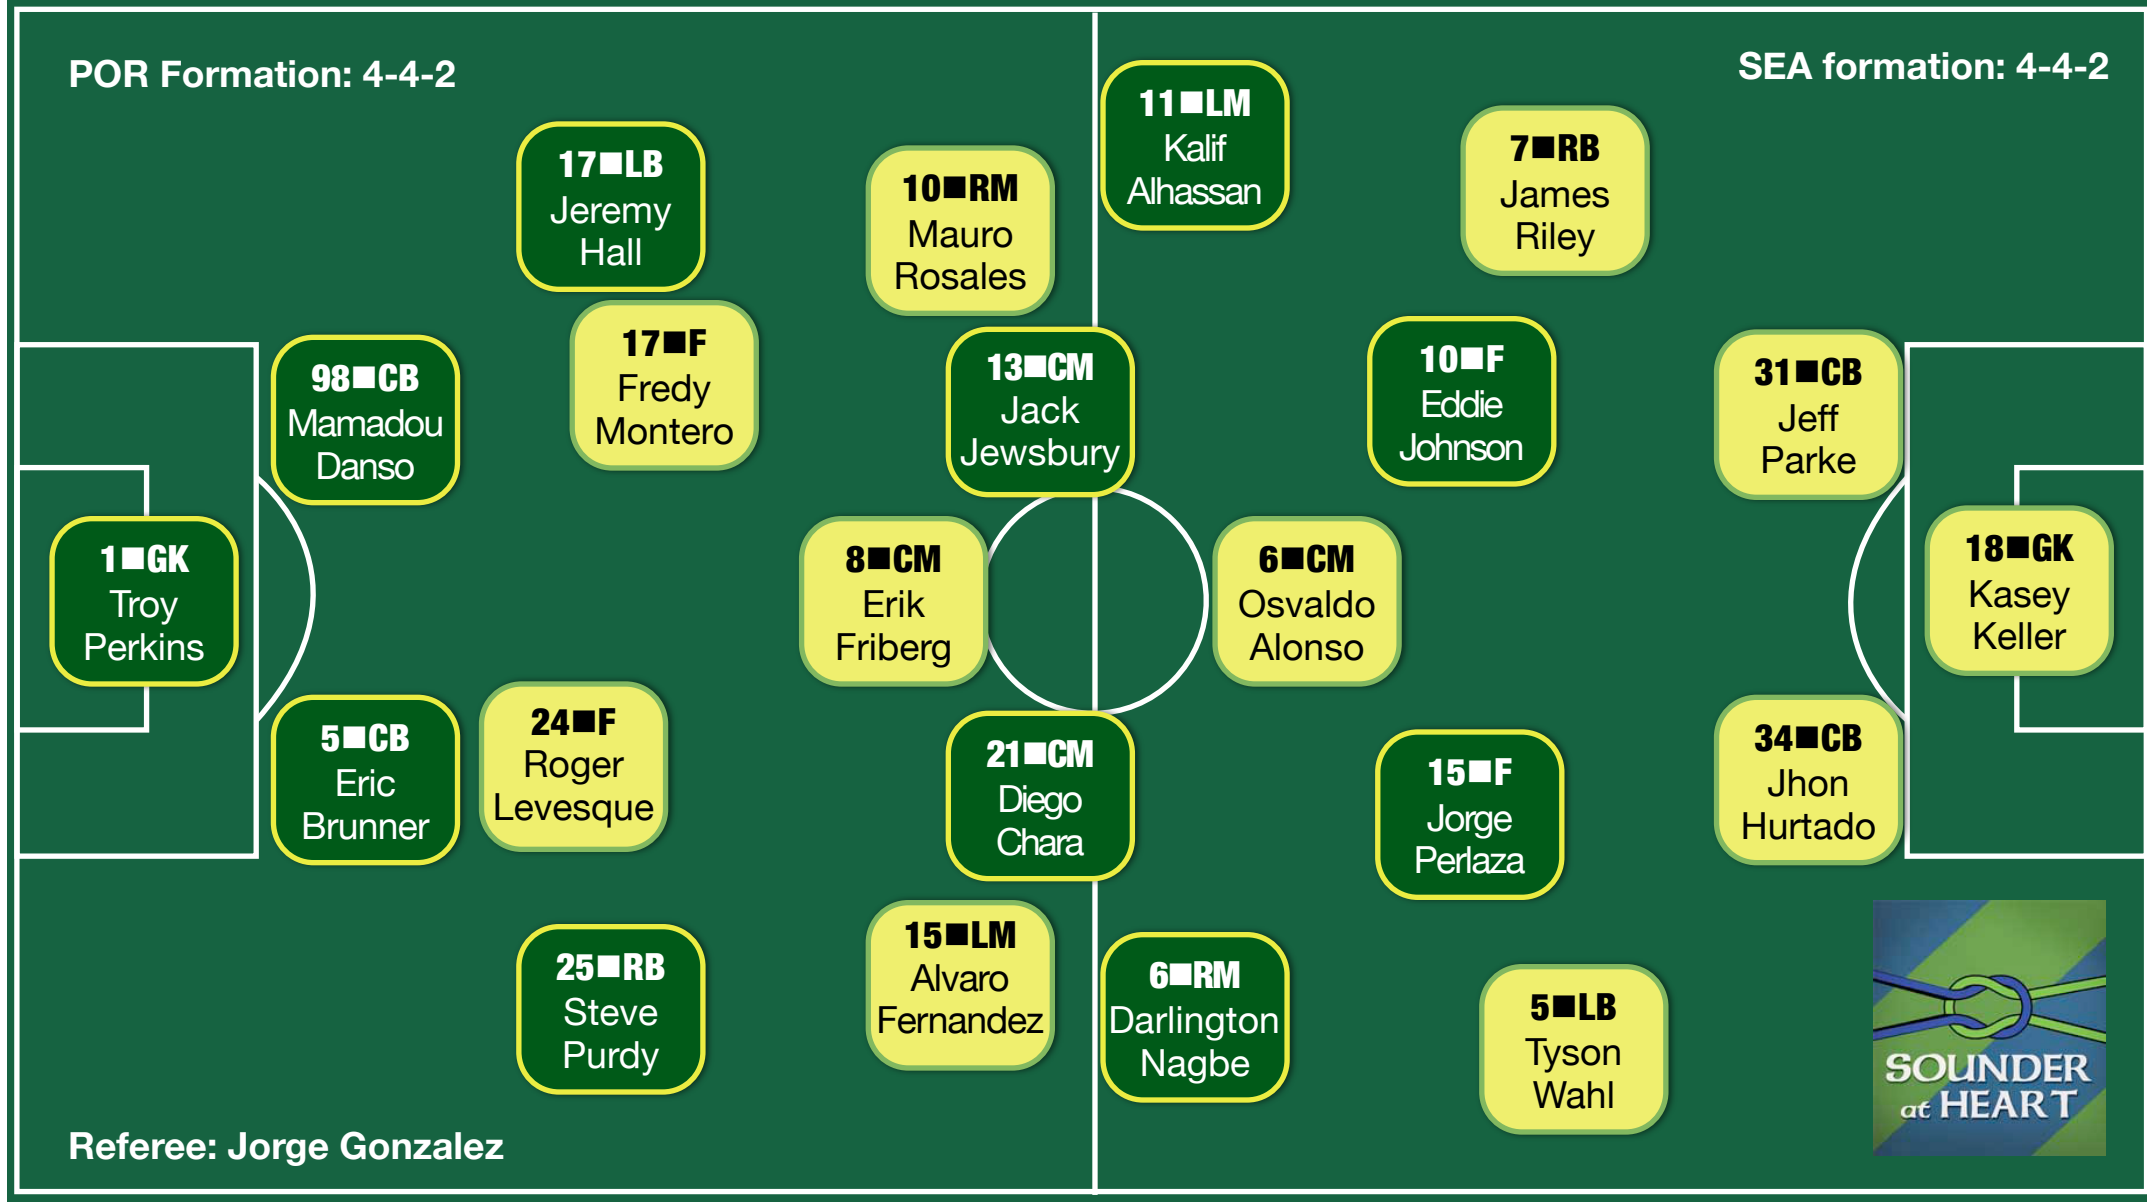

Portland Timbers Vs. Seattle Sounders

Where: Jeld-Wen Field **When:** Sunday, 1 p.m.

TV/Radio: ESPN/KIRO (97.3 FM)

Records: Timbers (5-8-3 18 pts); Sounders (8-4-8, 32 pts)

Standings/Power poll: POR (8W, 3rd Tier), SEA (3W, 1st Tier)

Match Day Quick Reference Cards: Projected starters and bench

Name	Pos	No.	GA	Sh	Min	SV%	GAA
Troy Perkins	G	1	18	52	990	0.654	1.64
Adin Brown	G	24	4	9	135	0.556	2.67
Name	Pos	No.	G	A	Min	PP90	Sht
Kevin Goldthwaite	D	2	1	0	180	1.00	9
Eric Brunner	D	5	1	1	1350	0.20	9
Darling Nagbe	M	6	1	0	623	0.29	10
Sal Zizzo	M	7	0	0	447	0.00	5
Peter Lowry	M	8	0	0	135	0.00	1
Eddie Johnson	F	10	0	0	135	0.00	2
Kalif Alhassan	M	11	0	5	1163	0.39	20
David Horst	D	12	0	0	328	0.00	2
Jack Jewsbury	M	13	4	6	1440	0.88	26
Jorge Perlaza	F	15	3	0	1287	0.42	20
Adam Moffat	M	16	0	0	100	0.00	0
Jeremy Hall	D	17	0	2	1244	0.14	9
Diego Chara	M	21	0	0	939	0.00	4
Ryan Pore	F	23	0	0	200	0.00	4
Steve Purdy	D	25	0	0	630	0.00	2
James Marcelin	M	14	0	0	363	0.00	3
Kenny Cooper	F	33	3	1	1336	0.47	35
Mamadou Danso	D	98	2	0	1022	0.35	13

INJURY REPORT (as of Friday): OUT: FW Spencer Thompson (R knee); DF Rodney Wallace (L knee); QUESTIONABLE: FW Bright Dike (R Achilles rupture); DF David Horst (L hip flexor); PROBABLE: DF Mamadou Danso (L shoulder); DF Jeremy Hall (groin soreness); MF Adam Moffat (R ankle sprain); MF Peter Lowry (L quadriceps strain); GK Troy Perkins (R hip soreness)