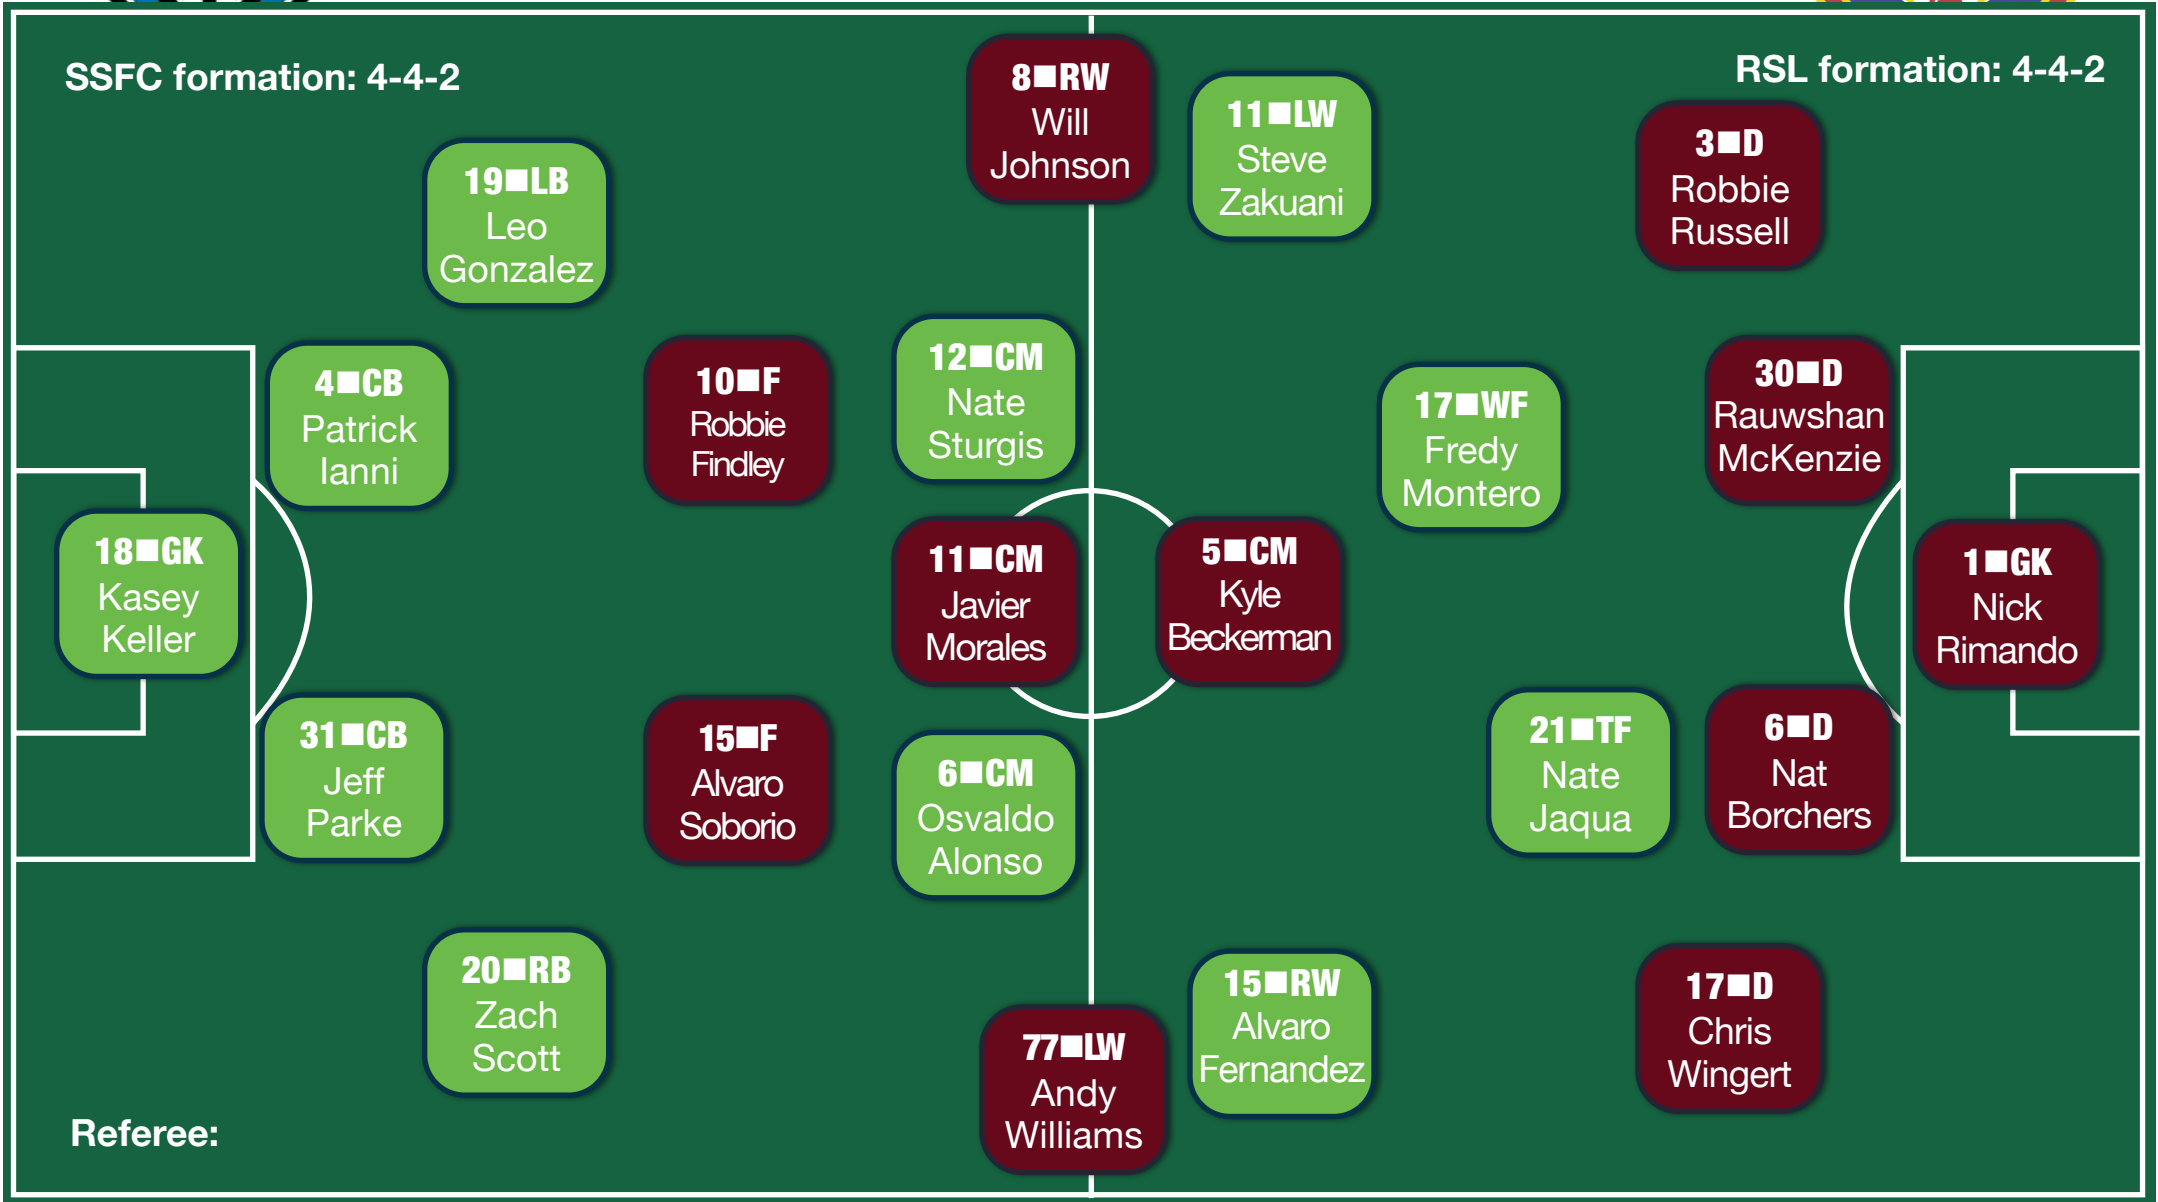

Seattle Sounders FC vs. Real Salt Lake

Where: Qwest Field **When:** Thursday, 8 p.m.

TV/Radio: ESPN2/KIRO (97.3 FM)

Records: Seattle (9-5-9, 32 points); Salt Lake (12-7-4, 43 points)

Standings/Power Poll: SSFC (7th place/2nd tier); RSL (3rd/1st)

Match Day Quick Reference Cards: Projected starters and bench

BENCH

- (14) Tyrone Marshall, D
- (5) Tyson Wahl, D
- (22) Mike Seamon, F
- (23) Sanna Nyassi, M
- (24) Roger Levesque, F
- (28) Terry Boss, GK
- (2) Mike Fucito, M