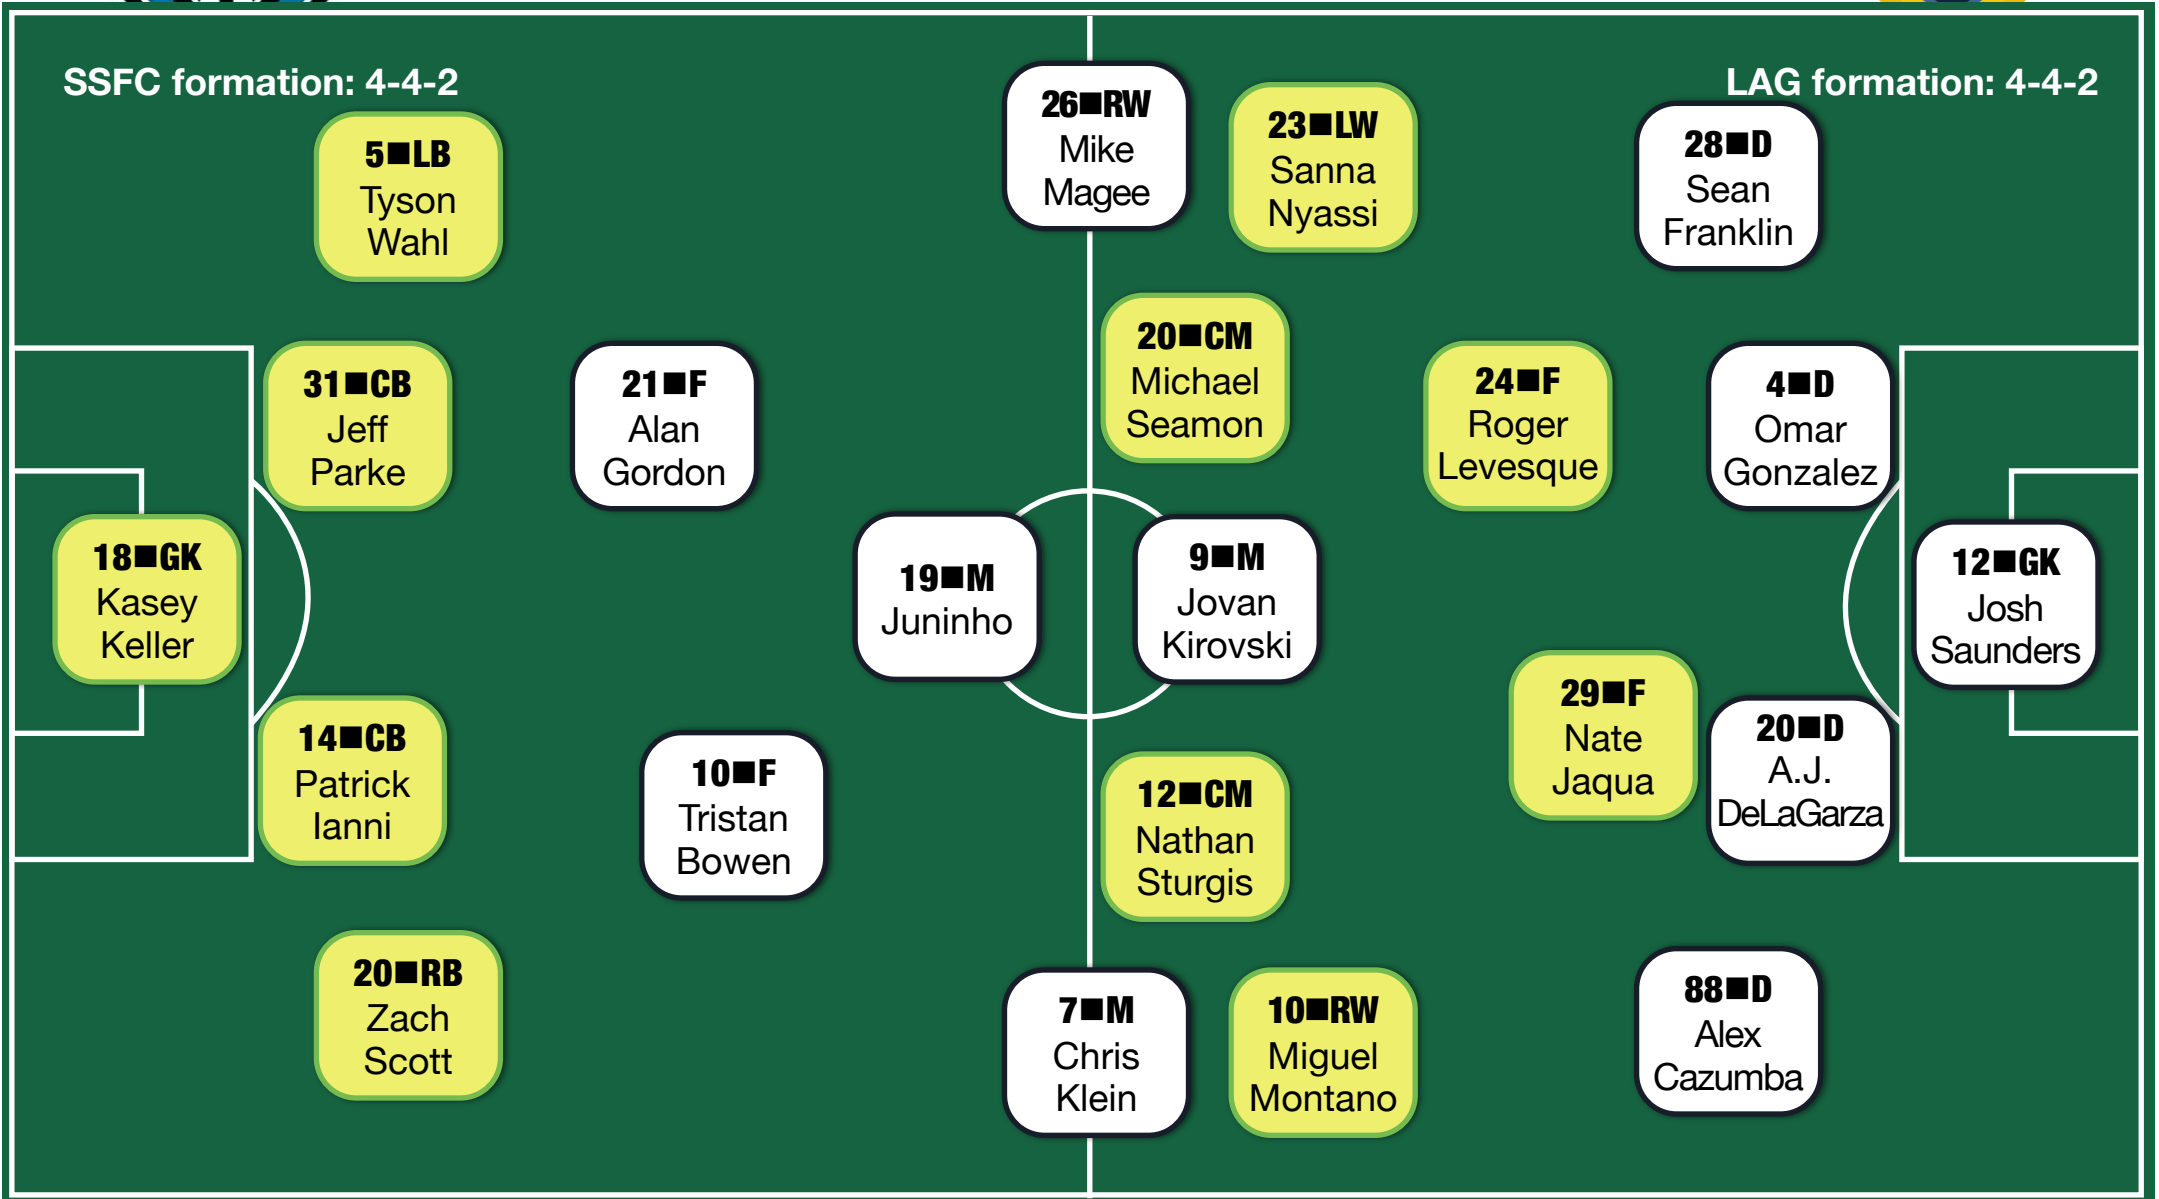

Seattle Sounders FC vs. Los Angeles Galaxy

Where: Starfire Sports Complex When: Wednesday, 7 p.m.

Online: SoundersFC.com

League records: Seattle (4-3-8, 15 points); LAG (11-3-1, 36 points)

Opponent in U.S. Open Cup semifinals: Chivas USA

Match Day Quick Reference Cards: Projected starters and bench

BENCH

- (7) James Riley, D
- (8) Peter Vagenas, M
- (11) Steve Zakuani, M
- (16) David Estrada, M
- (17) Fredy Montero, F
- (26) Taylor Graham, D
- (28) Terry Boss, GK