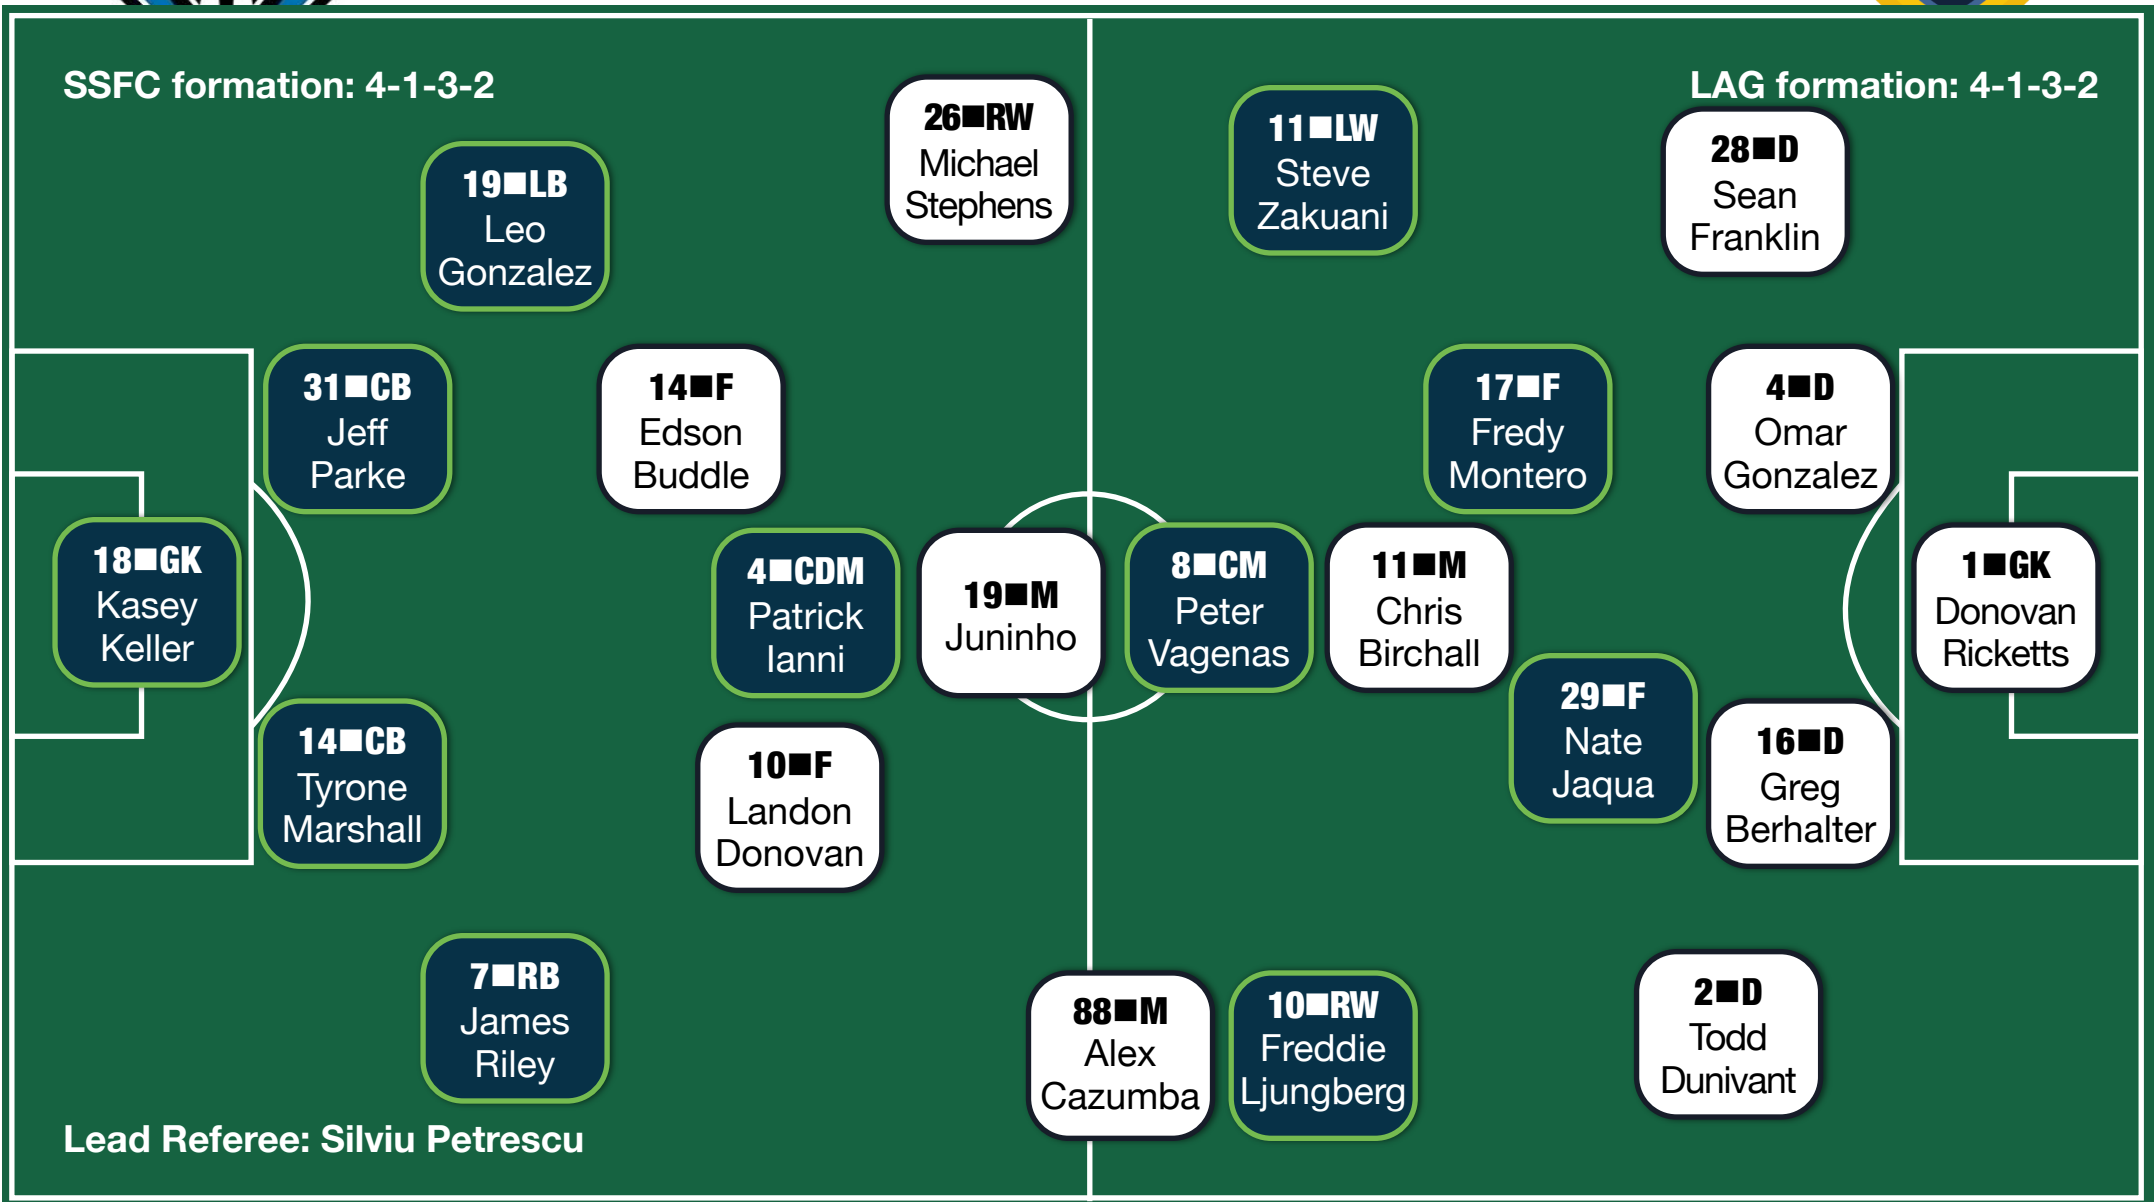

# Seattle Sounders FC vs. Los Angeles Galaxy

**Where:** Home Depot Center **When:** Sunday, 7:30 p.m.

**TV/Radio:** ESPN2/FSN/KONG (6-16)/KIRO (97.3 FM)

**League records:** Seattle (4-3-7, 15 points); LAG (10-3-1, 33 points)

**Standings/Power Poll:** SSFC (11th place/3rd tier); LAG (1st/1st)

Match Day Quick Reference Cards: Projected starters and bench