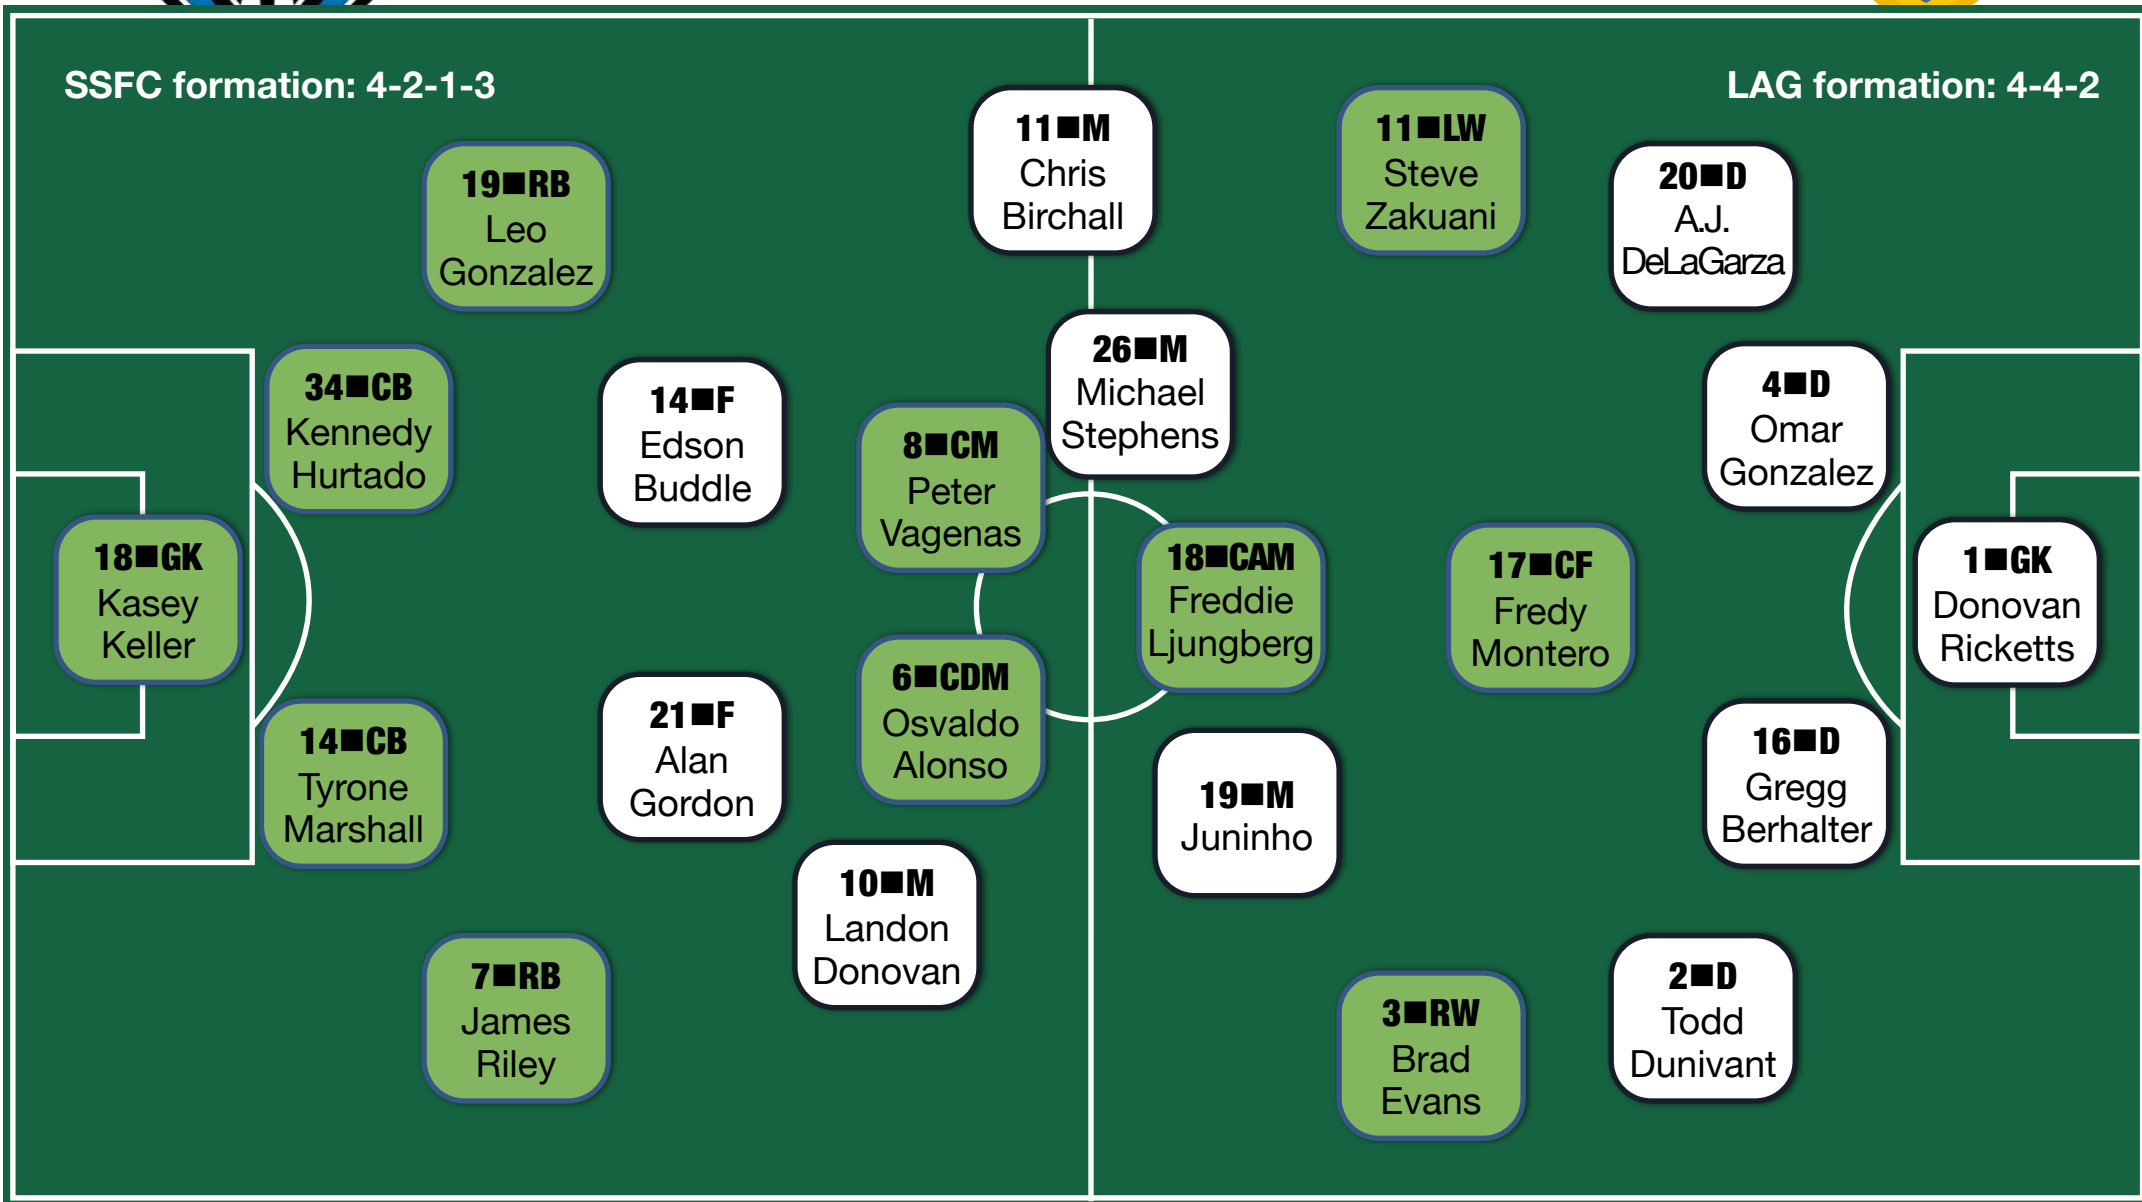

Seattle Sounders FC vs. Los Angeles Galaxy

Where: Qwest Field **When:** Saturday, 1 p.m.

TV/Radio: KONG (6/16); KIRO (97.3 FM)

Records: Seattle (2-2-3, 9 points); Los Angeles (6-0-1, 19 points)

Standings/Power Poll: SSFC (6th place/3rd tier); LAG (1st/1st)

Match Day Quick Reference Cards: Projected starters and bench

BENCH

- (4) Patrick Ianni, D
- (5) Tyson Wahl, D
- (12) Nate Sturgis, M
- (16) David Estrada, M
- (20) Zach Scott, D
- (24) Roger Levesque, F
- (28) Terry Boss, GK