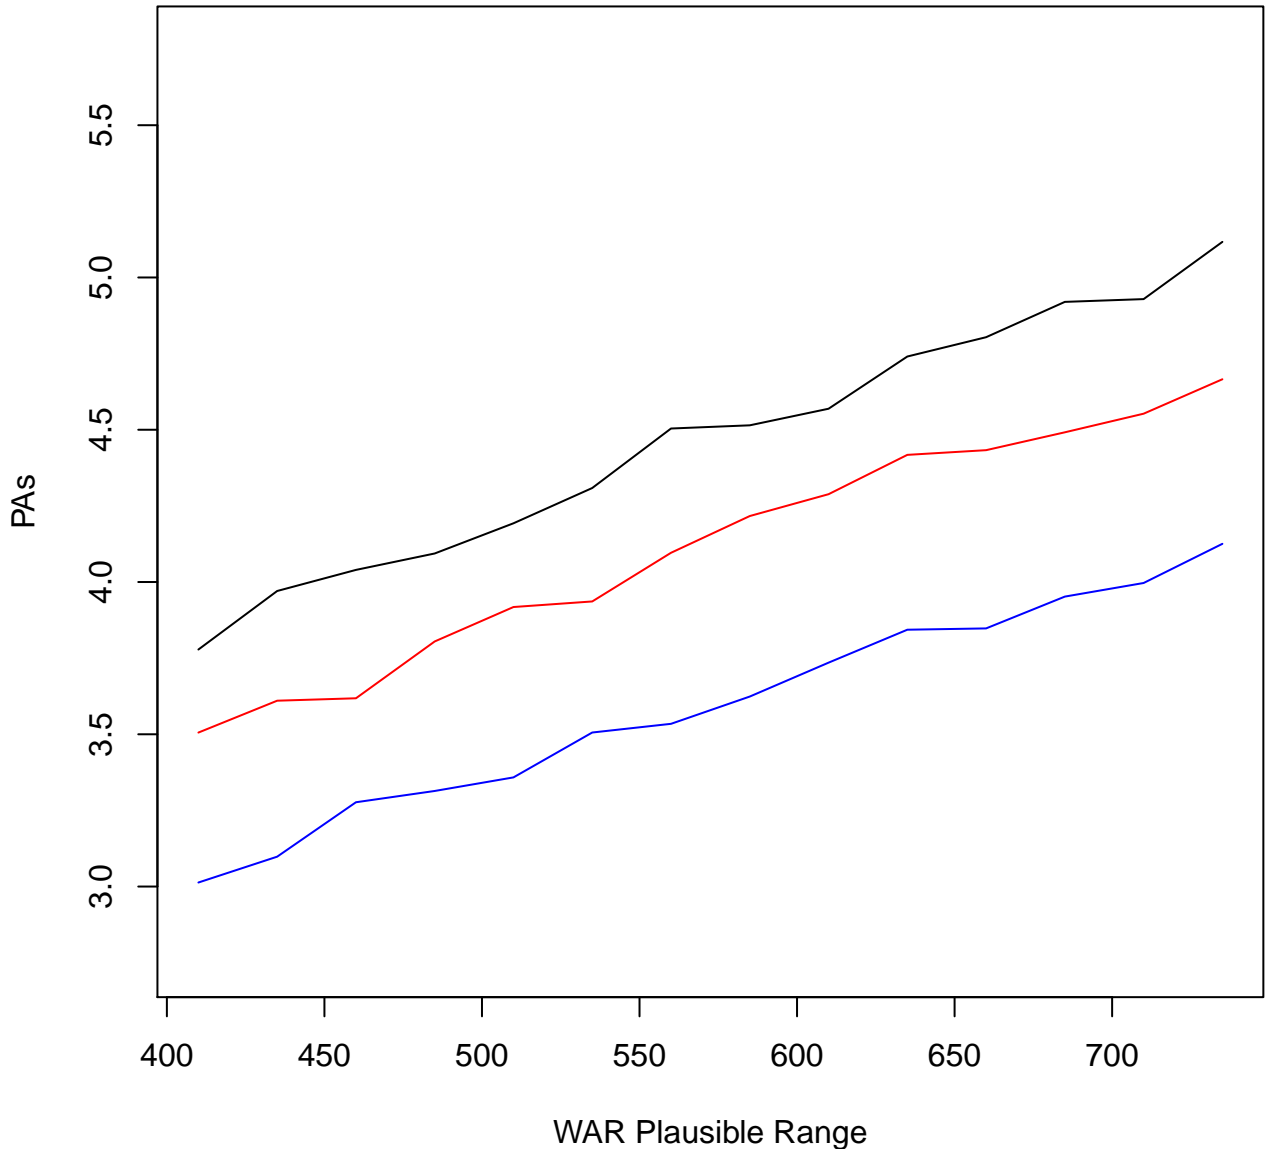

WAR Plausible Range for wOBA Group 0.26s

WAR Plausible Range for wOBA Group 0.27s

WAR Plausible Range for wOBA Group 0.28s

WAR Plausible Range for wOBA Group 0.29s

WAR Plausible Range for wOBA Group 0.3s

WAR Plausible Range for wOBA Group 0.31s

WAR Plausible Range for wOBA Group 0.32s

WAR Plausible Range for wOBA Group 0.33s

WAR Plausible Range for wOBA Group 0.34s

WAR Plausible Range for wOBA Group 0.35s

WAR Plausible Range for wOBA Group 0.36s