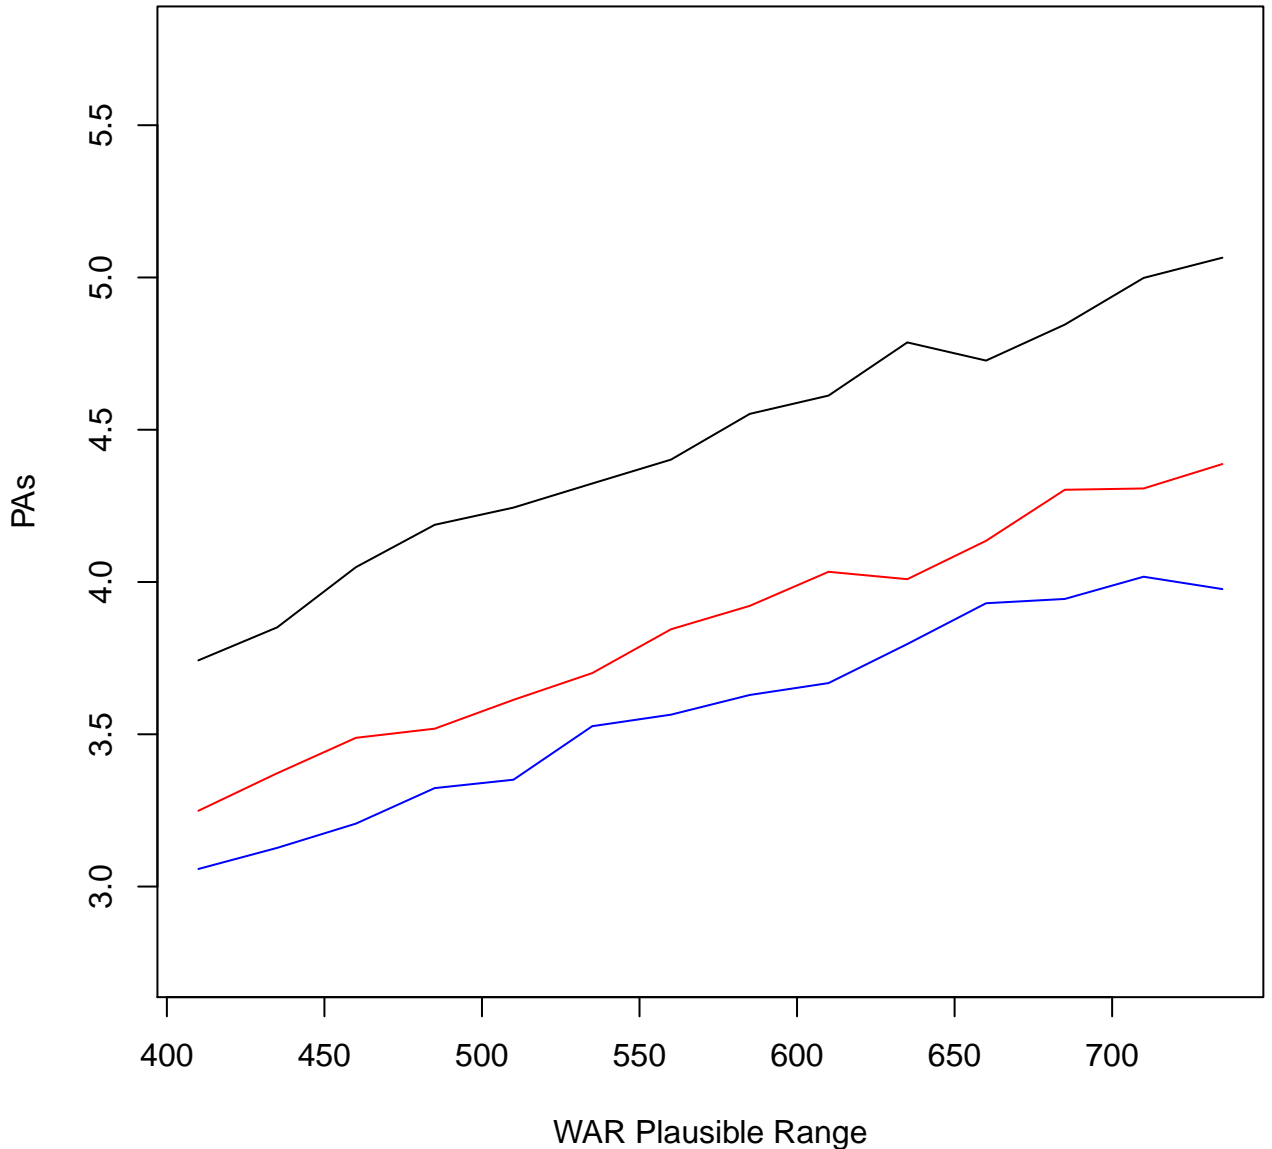

WAR Plausible Range for wOBA Group 0.26s

WAR Plausible Range for wOBA Group 0.27s

WAR Plausible Range for wOBA Group 0.28s

WAR Plausible Range for wOBA Group 0.29s

WAR Plausible Range for wOBA Group 0.3s

WAR Plausible Range for wOBA Group 0.31s

WAR Plausible Range for wOBA Group 0.32s

WAR Plausible Range for wOBA Group 0.33s

WAR Plausible Range for wOBA Group 0.34s

WAR Plausible Range for wOBA Group 0.35s

WAR Plausible Range for wOBA Group 0.36s