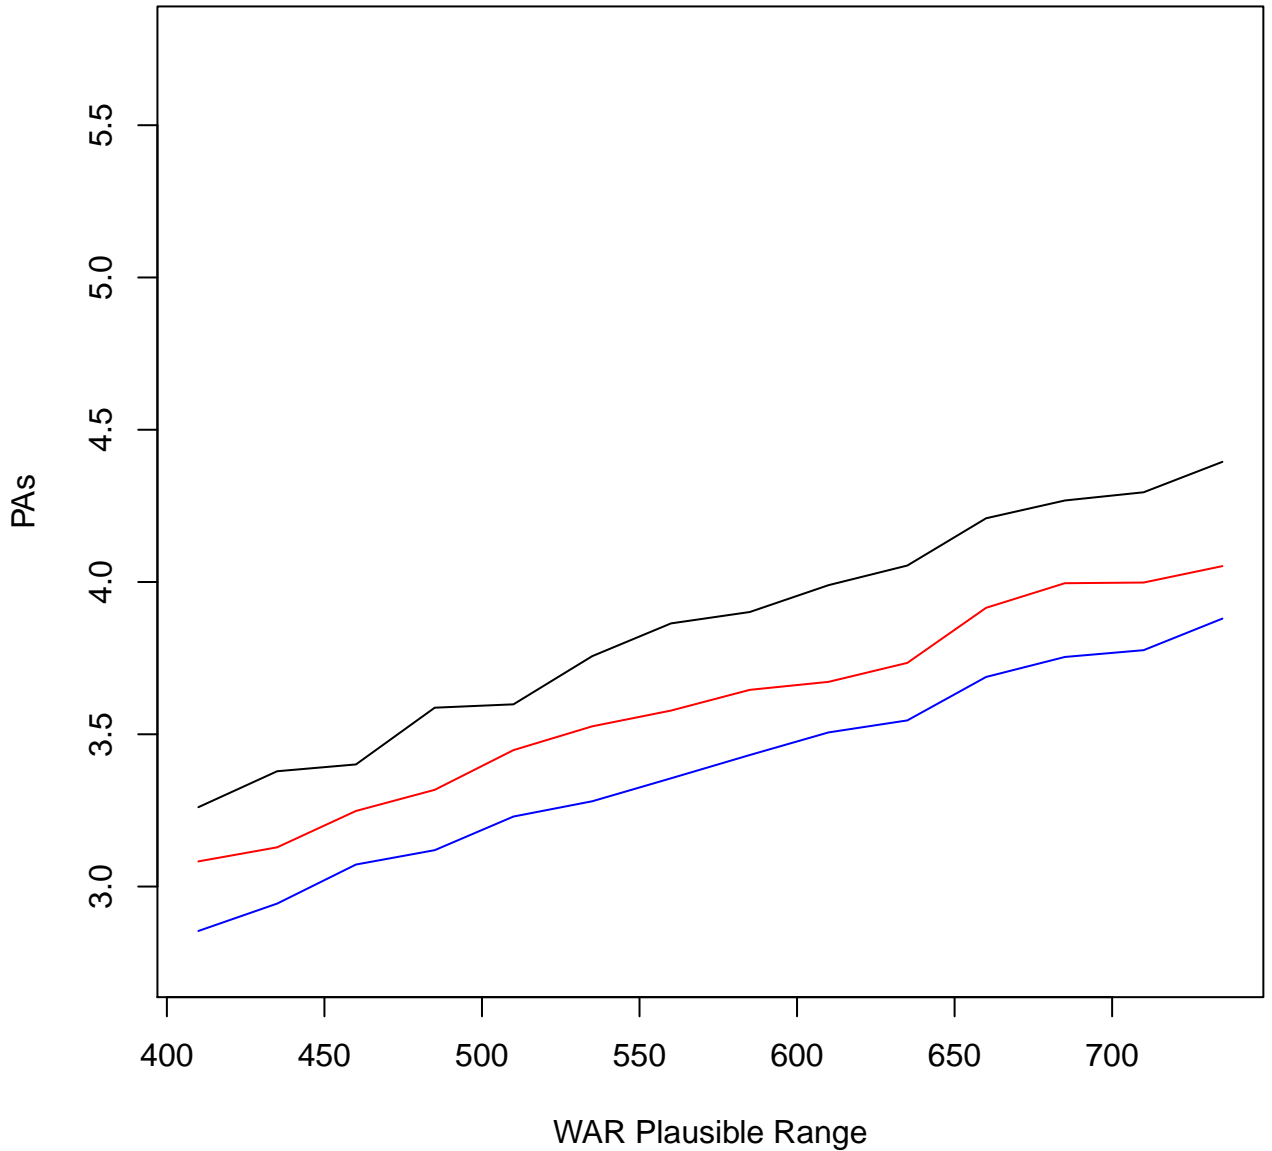

WAR Plausible Range for wOBA Group 0.26s

WAR Plausible Range for wOBA Group 0.27s

WAR Plausible Range for wOBA Group 0.28s

WAR Plausible Range for wOBA Group 0.29s

WAR Plausible Range for wOBA Group 0.3s

WAR Plausible Range for wOBA Group 0.31s

WAR Plausible Range for wOBA Group 0.32s

WAR Plausible Range for wOBA Group 0.33s

WAR Plausible Range for wOBA Group 0.34s

WAR Plausible Range for wOBA Group 0.35s

WAR Plausible Range for wOBA Group 0.36s