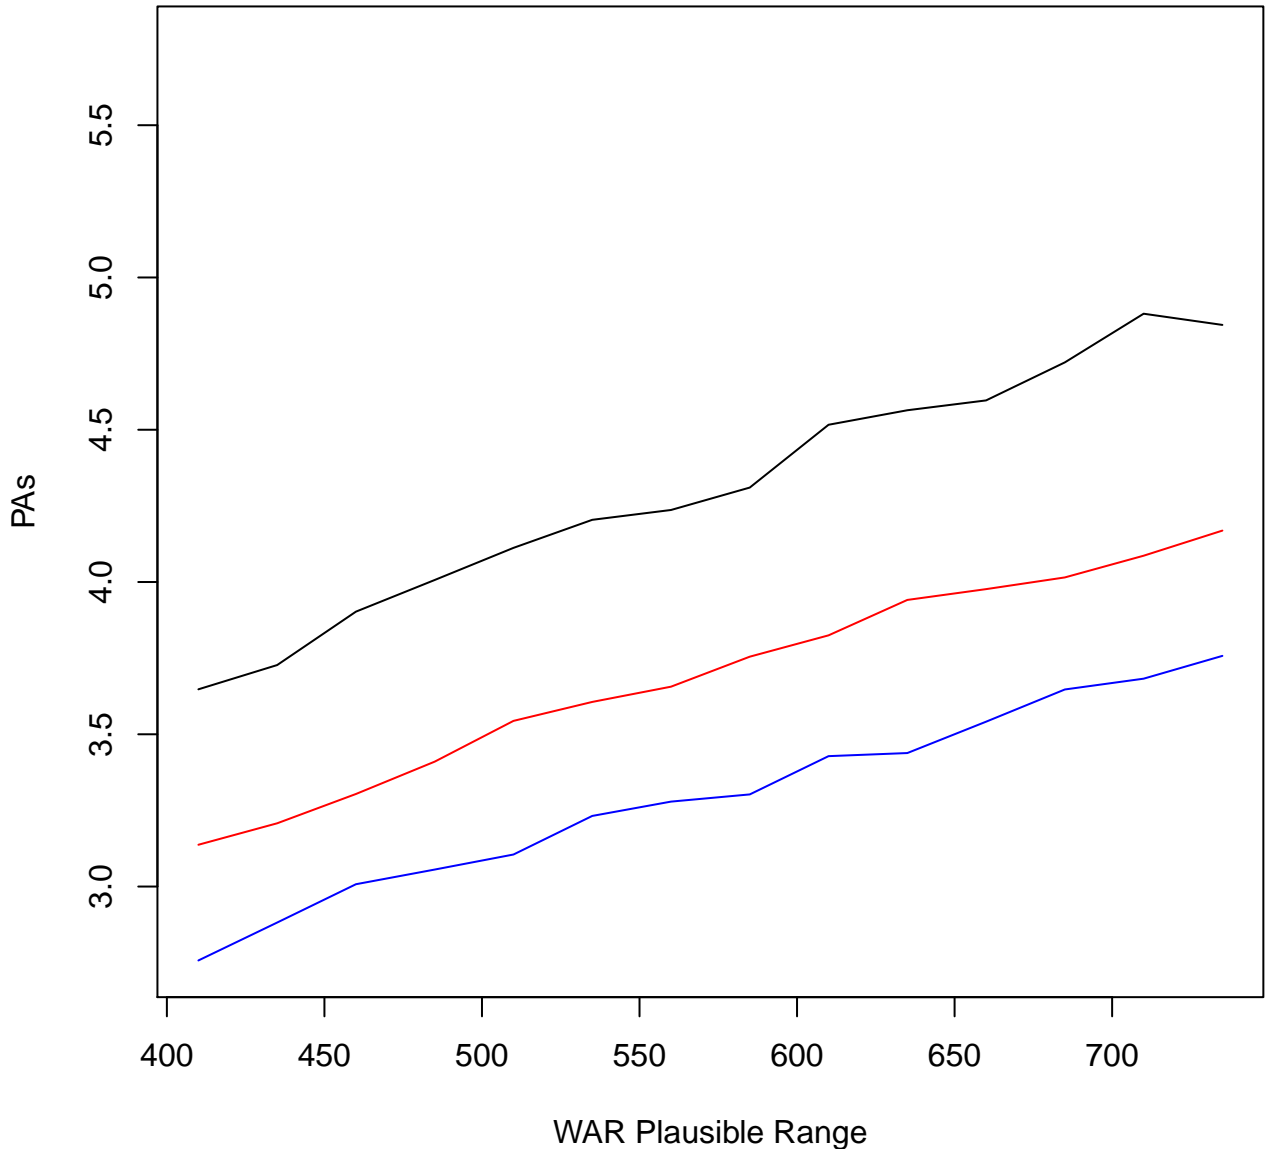

WAR Plausible Range for wOBA Group 0.26s

WAR Plausible Range for wOBA Group 0.27s

WAR Plausible Range for wOBA Group 0.28s

WAR Plausible Range for wOBA Group 0.29s

WAR Plausible Range for wOBA Group 0.3s

WAR Plausible Range for wOBA Group 0.31s

WAR Plausible Range for wOBA Group 0.32s

WAR Plausible Range for wOBA Group 0.33s

WAR Plausible Range for wOBA Group 0.34s

WAR Plausible Range for wOBA Group 0.35s

WAR Plausible Range for wOBA Group 0.36s