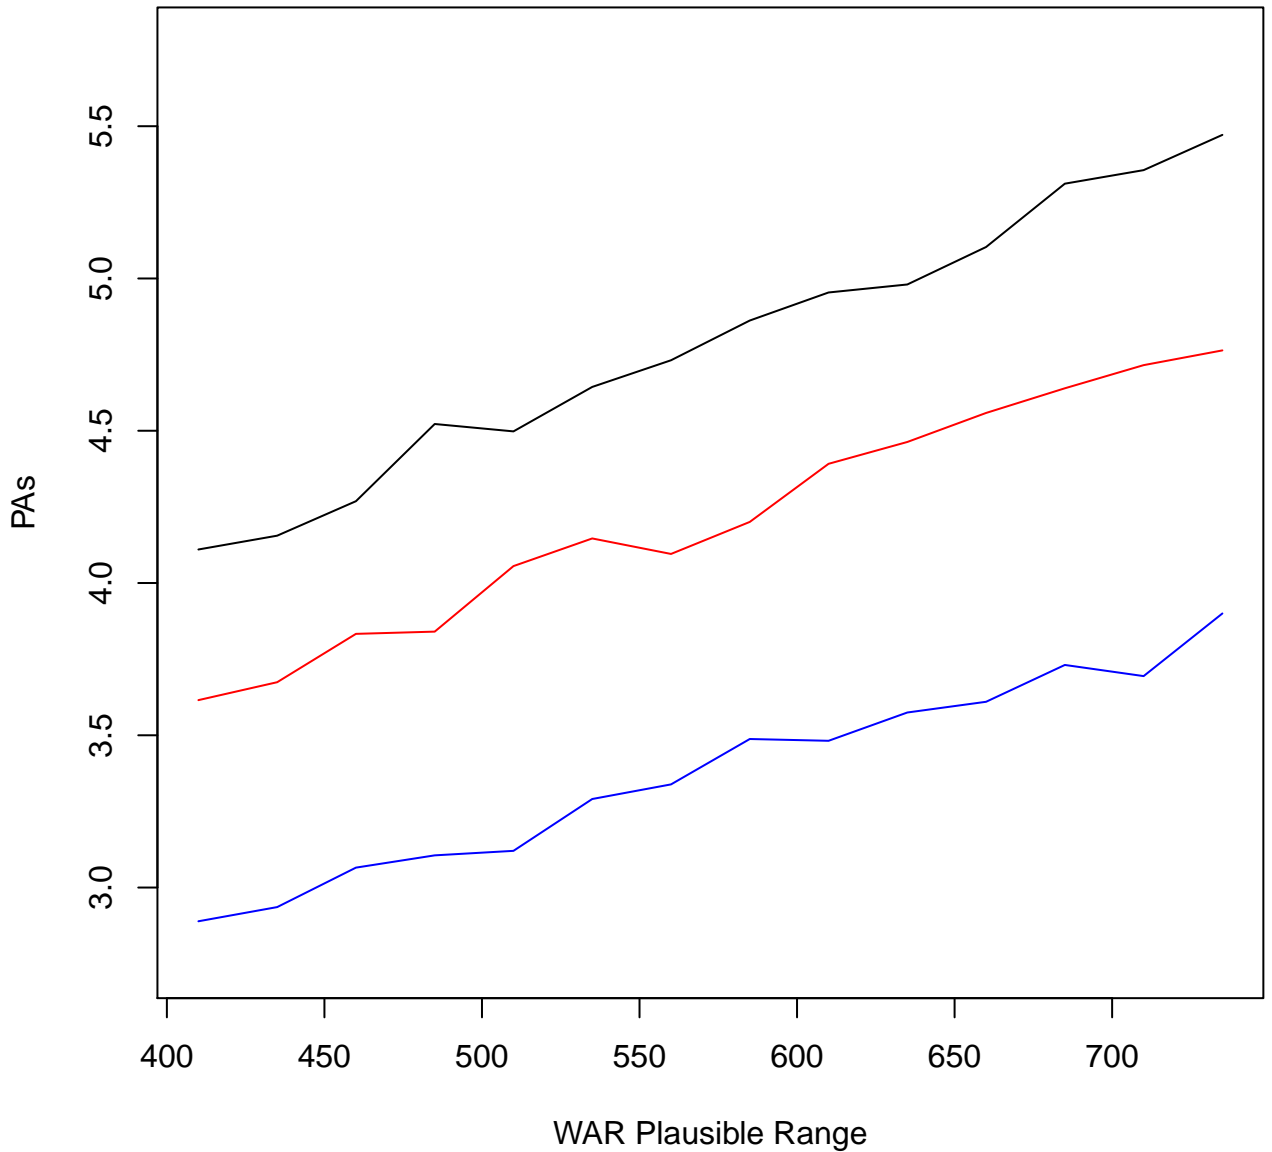

WAR Plausible Range for wOBA Group 0.26s

WAR Plausible Range for wOBA Group 0.27s

WAR Plausible Range for wOBA Group 0.28s

WAR Plausible Range for wOBA Group 0.29s

WAR Plausible Range for wOBA Group 0.3s

WAR Plausible Range for wOBA Group 0.31s

WAR Plausible Range for wOBA Group 0.32s

WAR Plausible Range for wOBA Group 0.33s

WAR Plausible Range for wOBA Group 0.34s

WAR Plausible Range for wOBA Group 0.35s

WAR Plausible Range for wOBA Group 0.36s