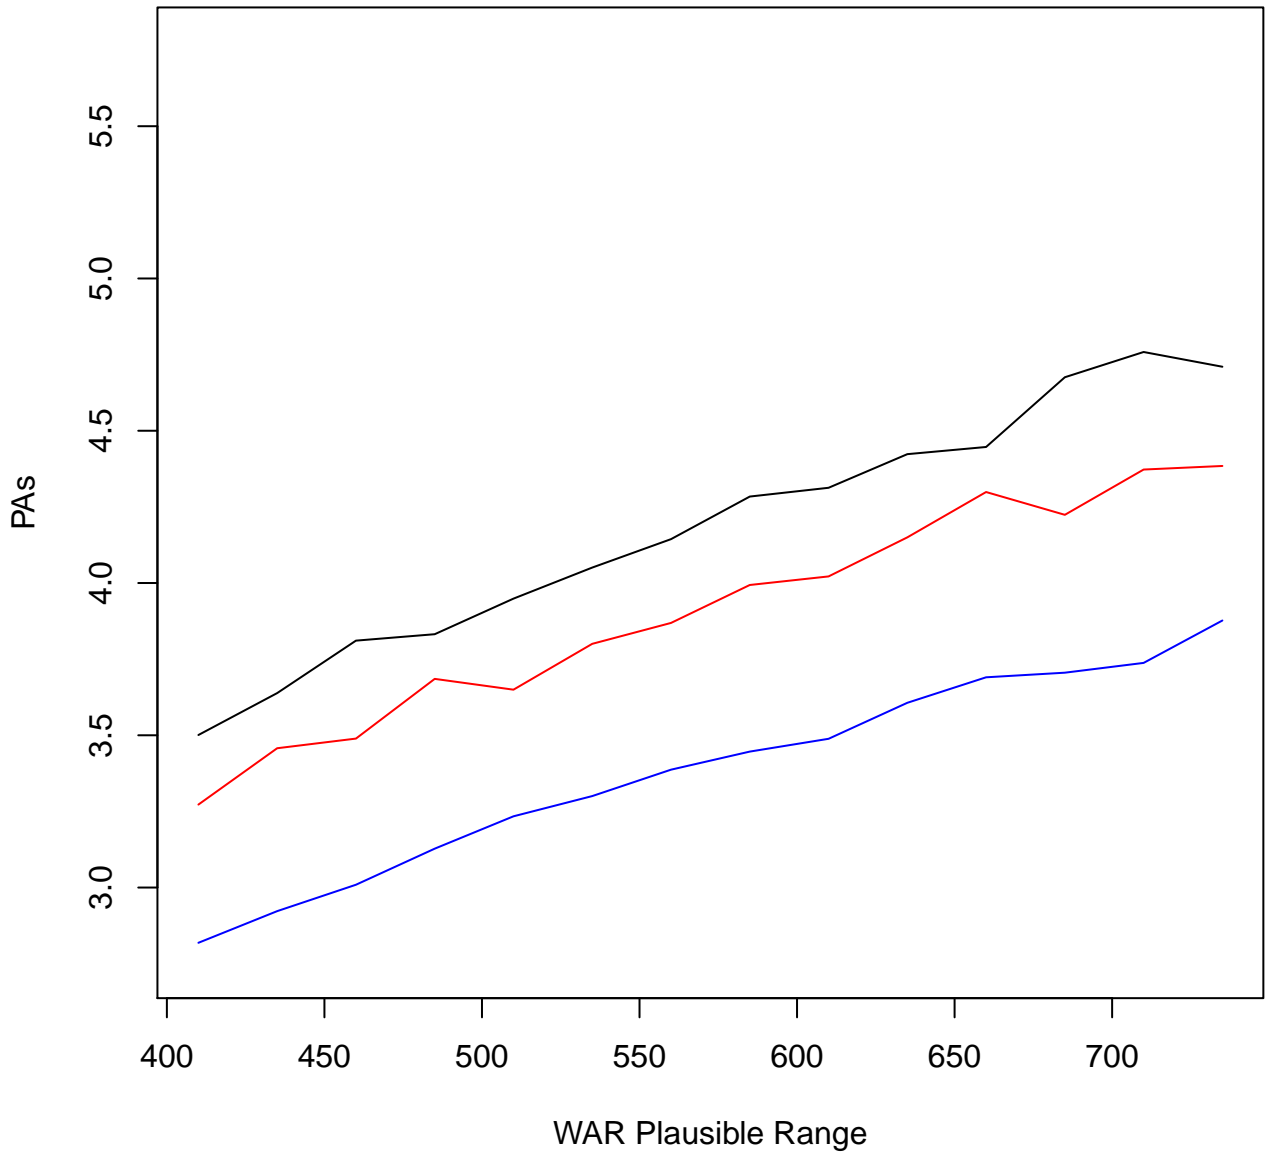

WAR Plausible Range for wOBA Group 0.26s

WAR Plausible Range for wOBA Group 0.27s

WAR Plausible Range for wOBA Group 0.28s

WAR Plausible Range for wOBA Group 0.29s

WAR Plausible Range for wOBA Group 0.3s

WAR Plausible Range for wOBA Group 0.31s

WAR Plausible Range for wOBA Group 0.32s

WAR Plausible Range for wOBA Group 0.33s

WAR Plausible Range for wOBA Group 0.34s

WAR Plausible Range for wOBA Group 0.35s

WAR Plausible Range for wOBA Group 0.36s