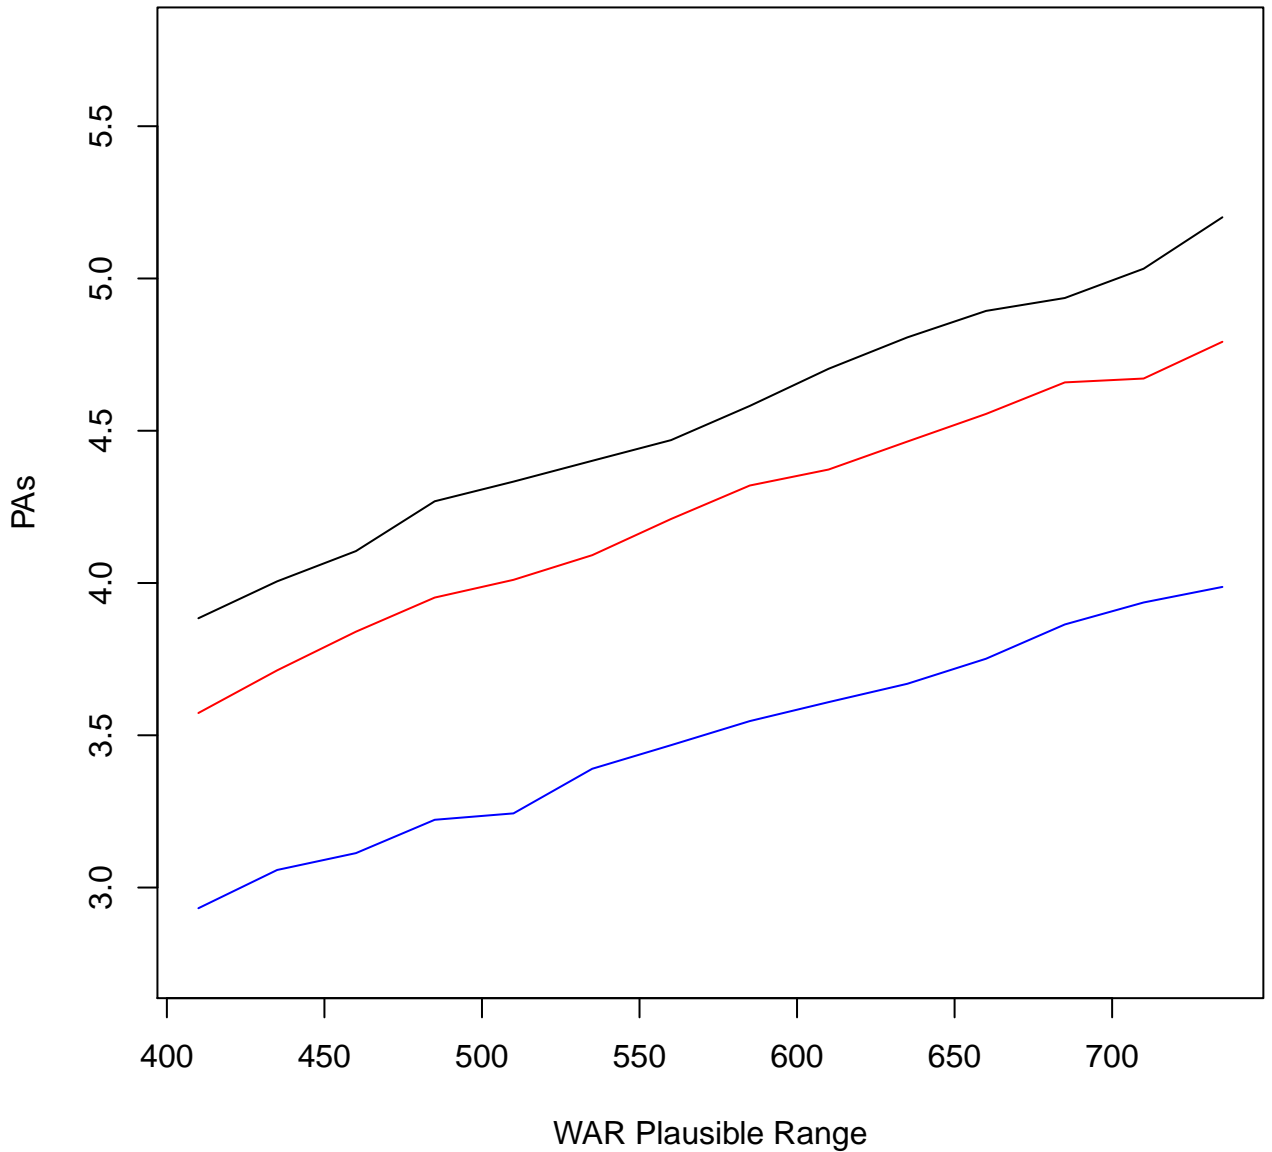

WAR Plausible Range for wOBA Group 0.26s

WAR Plausible Range for wOBA Group 0.27s

WAR Plausible Range for wOBA Group 0.28s

WAR Plausible Range for wOBA Group 0.29s

WAR Plausible Range for wOBA Group 0.3s

WAR Plausible Range for wOBA Group 0.31s

WAR Plausible Range for wOBA Group 0.32s

WAR Plausible Range for wOBA Group 0.33s

WAR Plausible Range for wOBA Group 0.34s

WAR Plausible Range for wOBA Group 0.35s

WAR Plausible Range for wOBA Group 0.36s