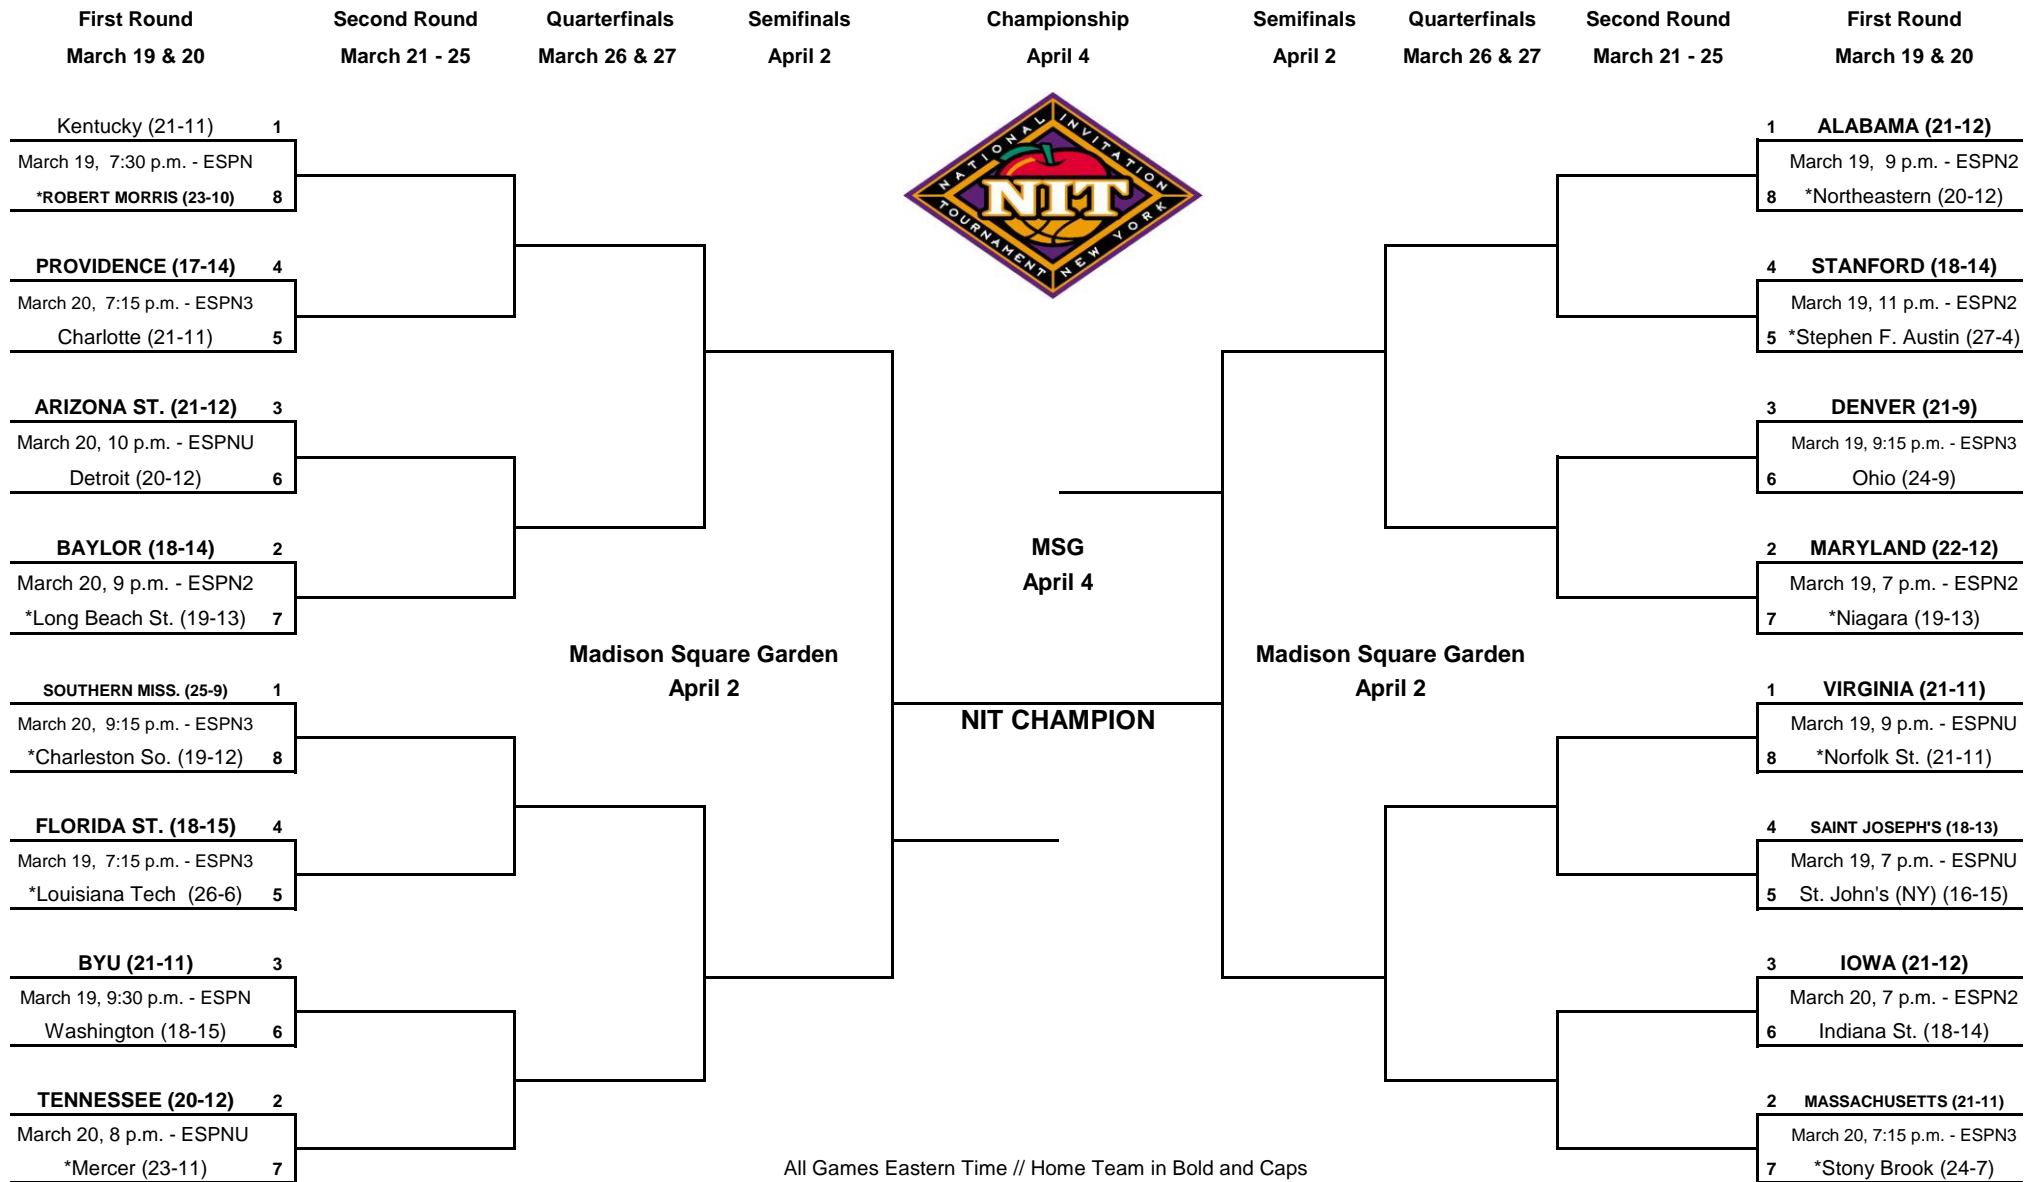

2013 NATIONAL INVITATION TOURNAMENT®

Madison Square Garden
April 2

Madison Square Garden
April 2

All Games Eastern Time // Home Team in Bold and Caps
*Automatic Qualifiers - Regular Season Conference Champions