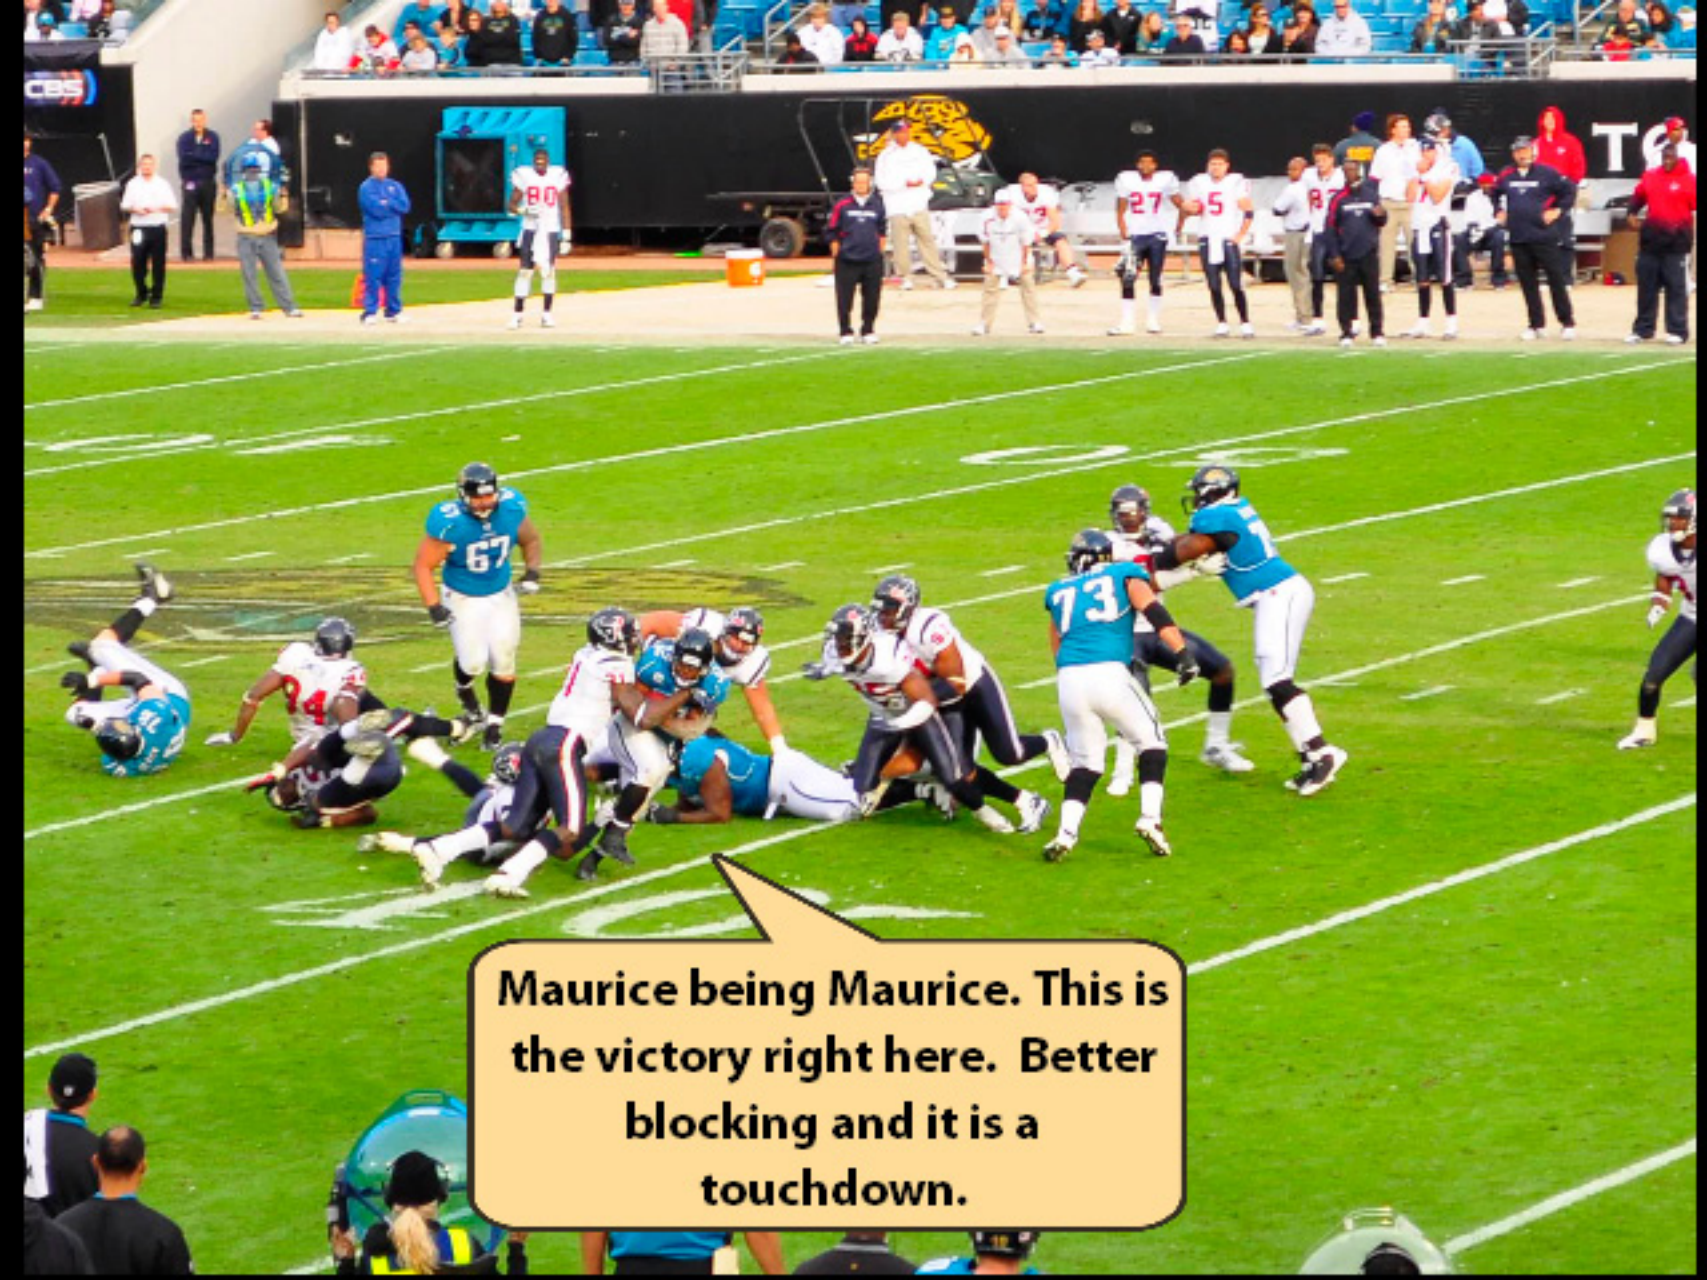

**9 Men in the Box. The Texans load the right side but the run goes left. Mercedes, Greg and Eben lead the way,**

**Mercedes takes out Brian Cushing**

A photograph of a football game in progress. The field is green with white yard lines. Players in blue and white uniforms are lined up at the line of scrimmage. In the background, there are blue stadium seats filled with spectators. A black banner with the NFL CBS logo is visible on the left. Three yellow callout boxes with black text are overlaid on the image. The top-left callout points to a player in a blue jersey. The top-right callout points to a player in a white jersey. The bottom-left callout points to the line of scrimmage.

**Eben Britton has his sites on CB Jaques Reeves**

**Texans Strong Safety Bernard Pollard.**

**The door opens.**

A wide-angle shot of a football game in progress. The field is green with white yard lines. In the foreground, a group of players in blue and white uniforms are clustered together, some on the ground. A player in a white jersey with the number 20 is running towards the right. In the background, the stadium seating is filled with spectators, many wearing blue. A black banner with the NFL CBS logo is visible on the left. A yellow callout box with a black border and a tail pointing to the center of the field contains text.

**Pollard and Reeves have closed the door. Time for Murice to bust it open. The center of the 0 is the target.**

**Maurice being Maurice. This is the victory right here. Better blocking and it is a touchdown.**