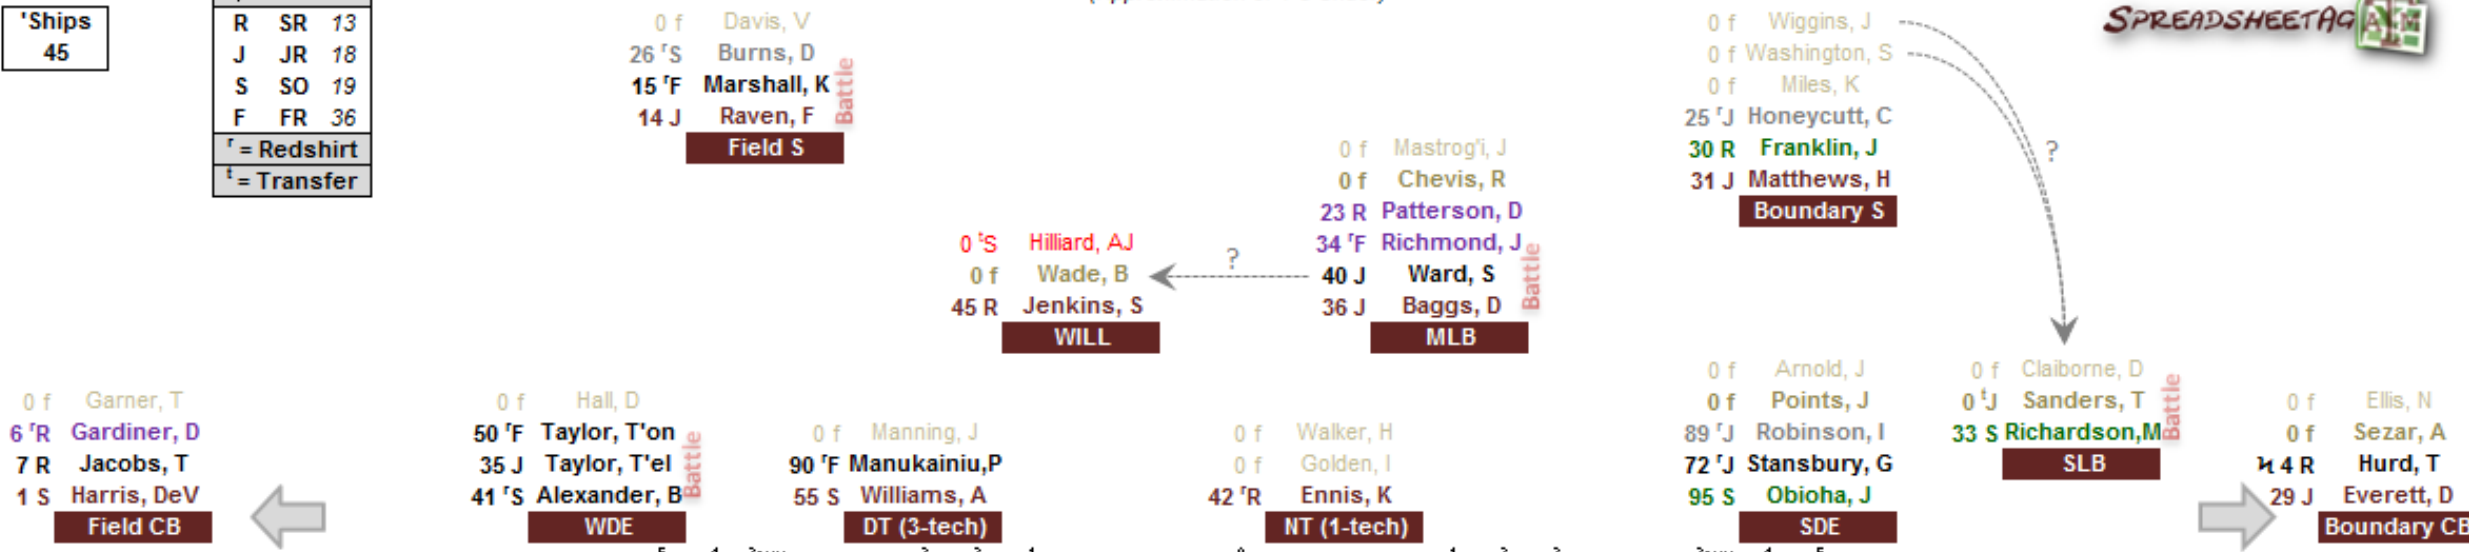

Kevin Sumlin
Head Coach

2013 AGGIE DEPTH CHART

Gary Reynolds
Director, Operations

'Ships
45

Sym	Class	#
R	SR	13
J	JR	18
S	SO	19
F	FR	36
r = Redshirt		
t = Transfer		

(Approximation of 4-3 Under)

'Ships
39

(Approximation of 1-back, 4-Wide)

'Ships
2

Key:	First Team (Starter)	2nd Team (Two-Deep)	Contributor (Depth)	Red Shirt (will not play)	Mid-Term Enrollee	Not yet on Campus	Injury	Possible Attrition	^P = Not on Scholarship	^{**} = Plays two positions	[▼] or [▲] = Stock up/down	^Δ = Pos. Chg. Possible	^ℵ = Nickel Back
------	----------------------	---------------------	---------------------	---------------------------	-------------------	-------------------	--------	--------------------	-----------------------------------	-------------------------------------	--	-----------------------------------	----------------------------