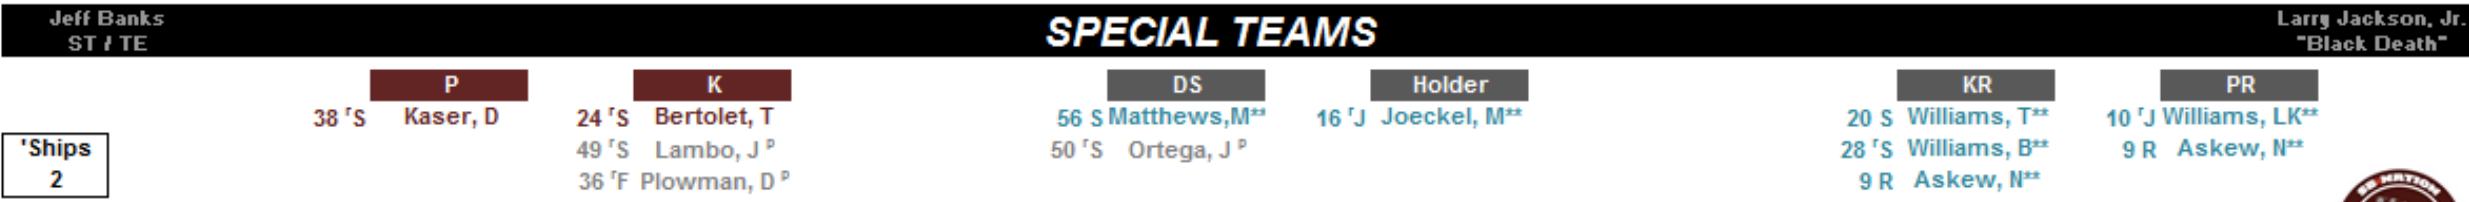

Kevin Sumlin
Head Coach

2013 AGGIE DEPTH CHART

Gary Reynolds
Director, Operations

'Ships
45

Sym	Class	#
R	SR	13
J	JR	18
S	SO	19
F	FR	36
r = Redshirt		
t = Transfer		

(Approximation of 4-3 Under)

'Ships
39

(Approximation of 1-back, 4-Wide)

'Ships
2

Key:	First Team (Starter)	2nd Team (Two-Deep)	Contributor (Depth)	Red Shirt (will not play)	Mid-Term Enrollee	Not yet on Campus	Injury	Possible Attrition	^P = Not on Scholarship	^{**} = Plays two positions	[▼] or [▲] = Stock up/down	^Δ = Pos. Chg. Possible	^ℵ = Nickel Back
------	----------------------	---------------------	---------------------	---------------------------	-------------------	-------------------	--------	--------------------	-----------------------------------	-------------------------------------	--	-----------------------------------	----------------------------