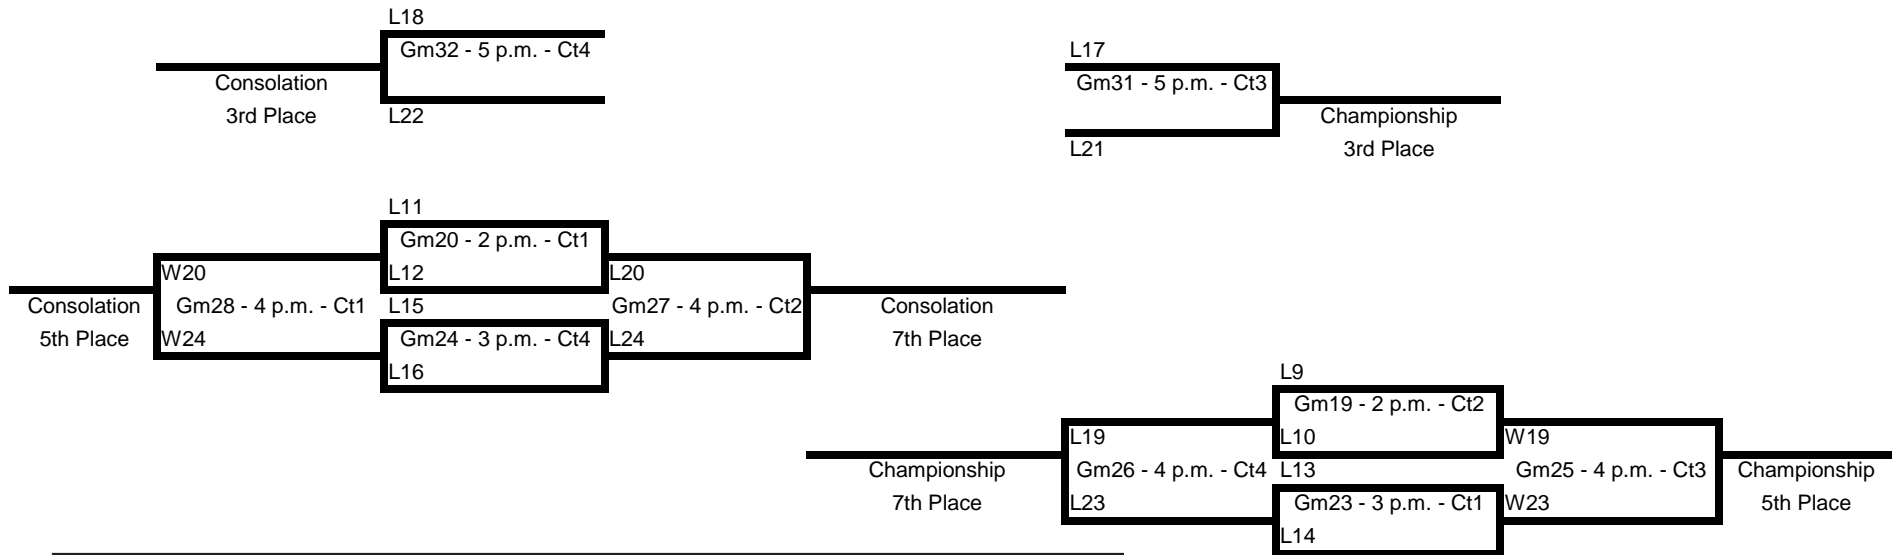

Puccini's Purdue Shootout
June 28, 2012

** Court Locations **
 Ct1 = Mackey Arena
 Ct2 = Cardinal Court - Practice Gym
 Ct3 = IAF - South Court
 Ct4 = IAF - North Court

We deliver!
Call 746-5000
& we'll bring Smiling Teeth right to your face!

On the Levee across from the theater at Wabash Landing
746-5000 | See our full menu at Puccinis-Laf.com
Dine in | Carryout | Delivery | Catering