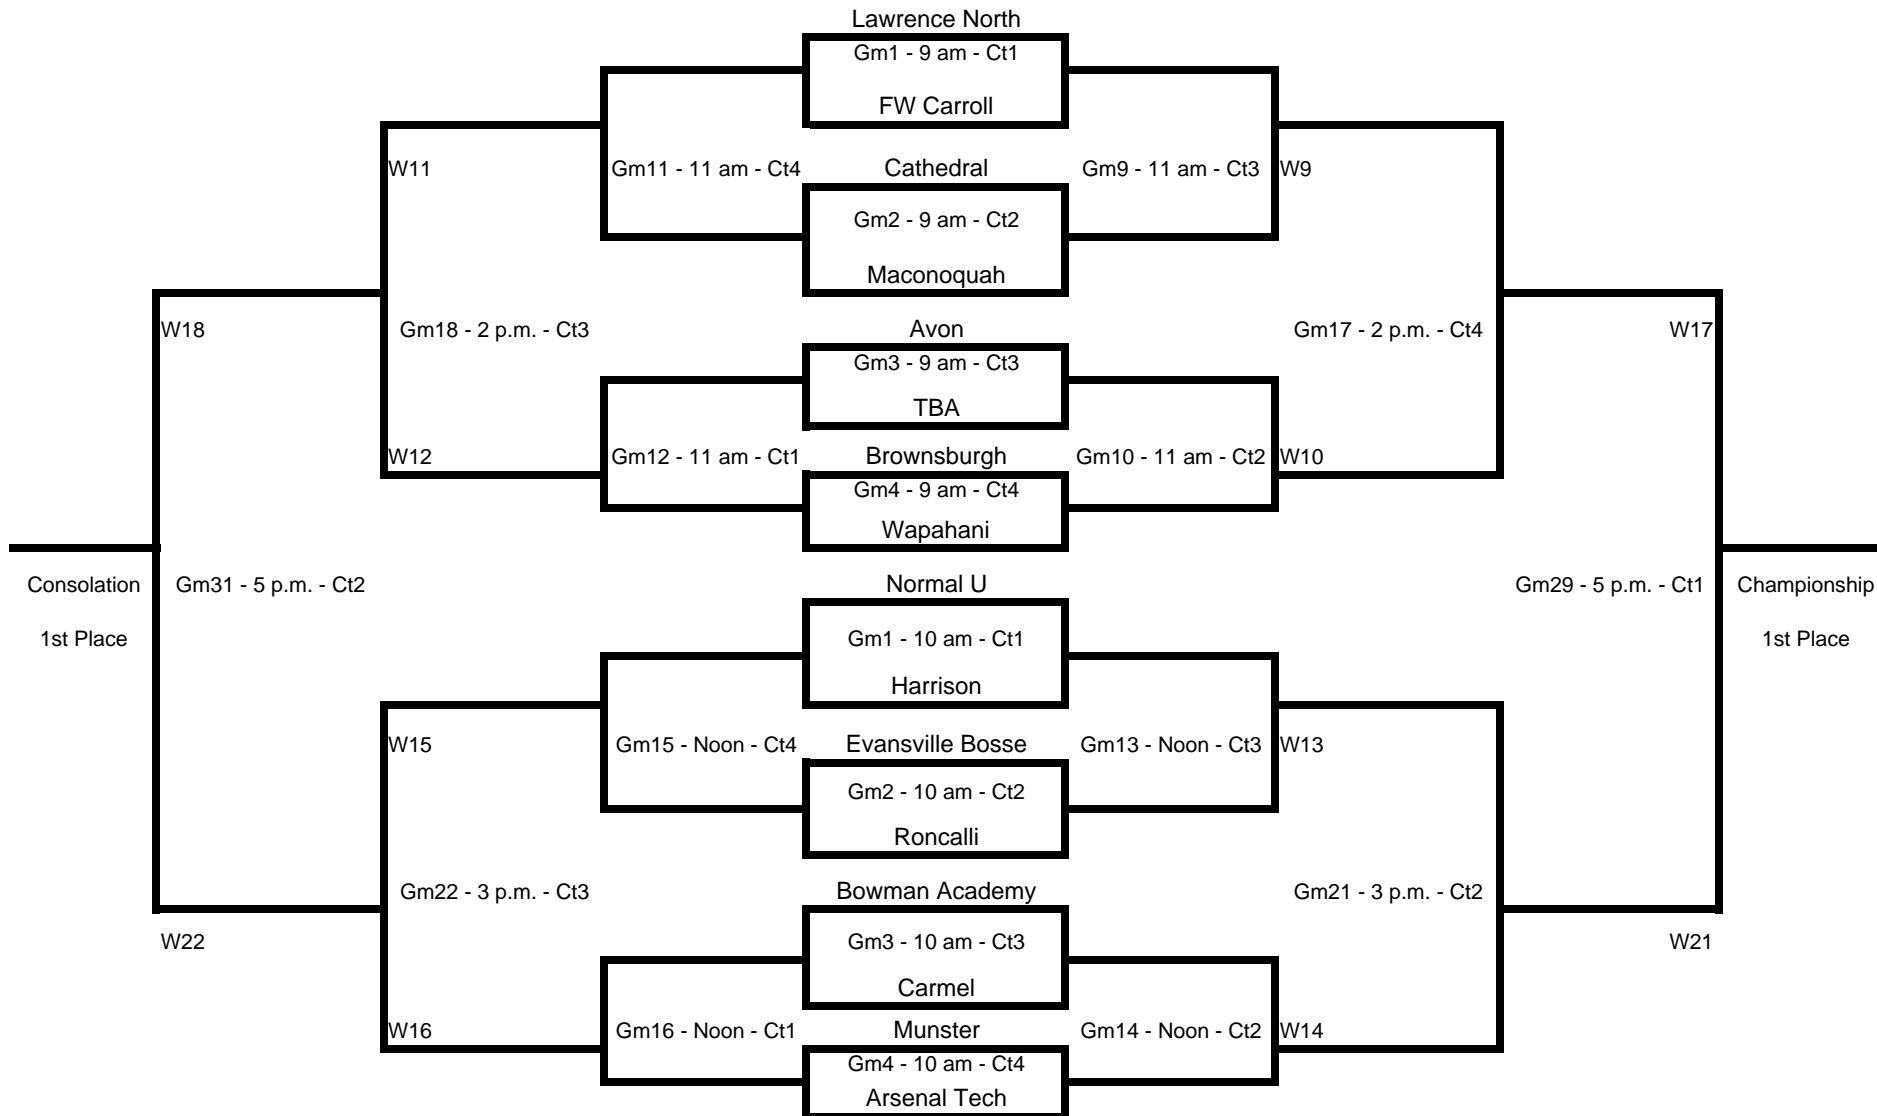

Puccini's Purdue Shootout
June 28, 2012

** Court Locations **
 Ct1 = Mackey Arena
 Ct2 = Cardinal Court - Practice Gym
 Ct3 = IAF - South Court
 Ct4 = IAF - North Court

We deliver!
Call 746-5000
& we'll bring Smiling Teeth right to your face!

On the Levee across from the theater at Wabash Landing
746-5000 | See our full menu at Puccinis-Laf.com
Dine in | Carryout | Delivery | Catering