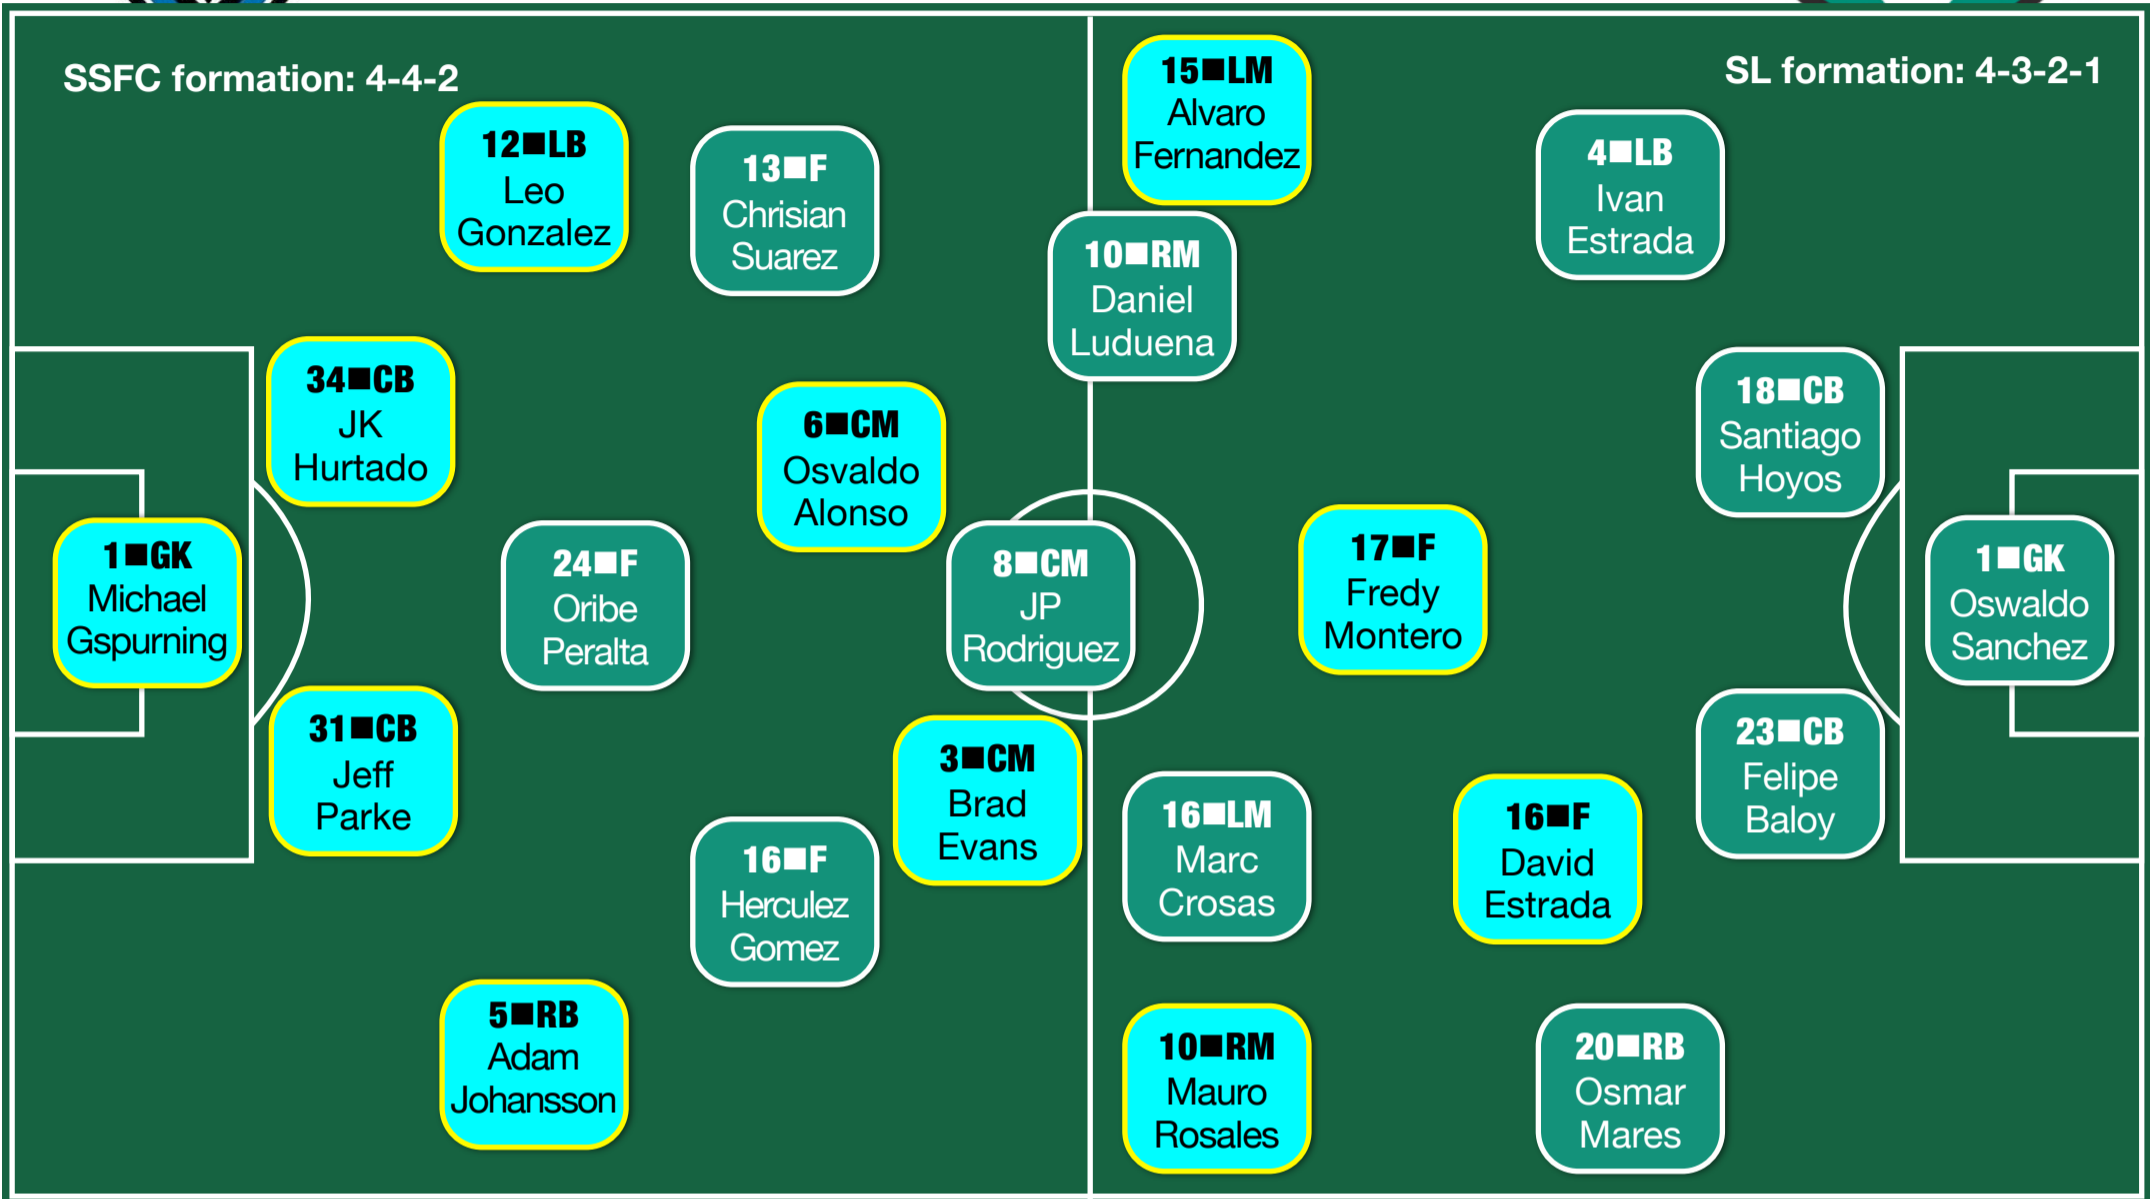

Seattle Sounders FC vs. Santos Laguna

Where: Estadio Corona, Torreon, Mexico

When: Wednesday, 5 p.m. **TV/Radio:** FSC/None

Aggregate score: Sounders lead 2-1

How Sounders advance: Any win, tie or loss by one in which Sounders score at least twice. A 2-1 loss would send game to OT.

Match Day Quick Reference Cards: Projected starters and bench

Name	Pos	No.	Nationality	G
Michael Gspurning	GK	1	Austria	0
Brad Evans	M	3	United States	2
Patrick Ianni	D	4	United States	0
Adam Johansson	D	5	Sweden	0
Osvaldo Alonso	M	6	Cuba	2
Eddie Johnson	F	7	United States	0
Marc Burch	D	8	United States	0
Mauro Rosales	M	10	Argentina	0
Leo Gonzalez	D	12	Costa Rica	0
Alvaro Fernandez	M	15	Uruguay	2
David Estrada	F	16	United States	1
Fredy Montero	M	17	Colombia	3
Mike Seamon	M	22	United States	0
Servando Carrasco	M	23	United States	0
Roger Levesque	M	24	United States	0
Sammy Ochoa	F	26	United States	0
Christian Sivebaek	M	28	Denmark	0
Jeff Parke	D	31	United States	0
Andrew Weber	G	33	United States	0
Jhon Kennedy Hurtado	D	34	Colombia	0

Name	Pos	No.	Nationality	G
Oswaldo Sanchez	GK	1	Mexico	0
Ivan Estrada	D	4	Mexico	0
Aaron Galindo	D	5	Mexico	1
Marc Crosas	M	6	Mexico	0
Juan Pablo Rodriguez	M	8	Mexico	1
Carlos Ochoa	F	9	Mexico	2
Daniel Luduena	M	10	Argentina	1
Christian Suarez	F	13	Mexico	3
Cesar Ibanez	D	14	Mexico	0
Herculez Gomez	F	16	Mexico	1
Rodolfo Salinas	M	17	Mexico	0
Santiago Hoyos	D	18	Mexico	0
Osmar Mares	D	20	Mexico	0
Felipe Baloy	D	23	Panama	0
Oribe Peralta	F	24	Mexico	4
Miguel Becerra	GK	25	Mexico	0
Antonio Olvera	D	27	Mexico	0
Carlos Morales	M	28	Mexico	0
Candido Ramirez	F	37	Mexico	0
Luis Albert Garcia	D	69	Mexico	0